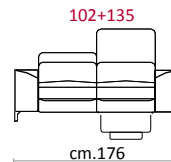

Versione recliner / Recliner version