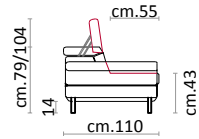

ALBA

CS-421 Product Code

Struttura: Telaio in legno con cinghiatura di sostegno ad elasticità differenziata, rivestito in poliuretano espanso indeformabile. **Imbottiture:** Poliuretano indeformabile a doppia densità e ovattato faldato. **Rivestimento:** In pelle, o in tessuto non sfoderabile. **Piede** In metallo altezza 14 cm. **Caratteristiche:** Poggiatesta Elettrico solo sulle versioni con recliner.

Structure: Wooden frame fitted with an elasticised webbing suspension, covered with stress resistant undeformable polyurethane foam. **Padding:** Double density polyurethane foam and padding. **Covering:** In leather or fabric, not removable. **Feet:** In metal 14 cm high. **Features:** Electric headrest only on versions with recliner.

COVERING

STANDARD FEATURES

OPTIONAL FEATURES...

CASTELLO
SOFA
Made in Italy

modulo 59

modulo 68

modulo 83

Versione fissa e componibile / Fixed and sectional version

modulo 59

modulo 68

modulo 83

Altre versioni componibili / Other sectional versions

601

935 / 936