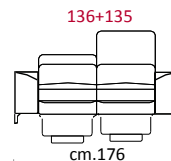

Versione recliner / Recliner version