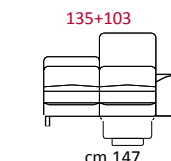

Versioni recliner modulare / Modular recliner version