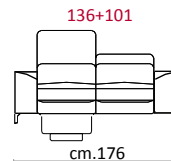

Versione recliner / Recliner version