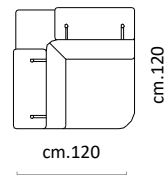

ALBA

CS-421 Product Code

Struttura: Telaio in legno con cinghiatura di sostegno ad elasticità differenziata, rivestito in poliuretano espanso indeformabile. **Imbottiture:** Poliuretano indeformabile a doppia densità e ovattato faldato. **Rivestimento:** In pelle, o in tessuto non sfoderabile. **Piede** In metallo altezza 14 cm. **Caratteristiche:** Poggiatesta Elettrico solo sulle versioni con recliner.

Structure: Wooden frame fitted with an elasticised webbing suspension, covered with stress resistant undeformable polyurethane foam. **Padding:** Double density polyurethane foam and padding. **Covering:** In leather or fabric, not removable. **Feet:** In metal 14 cm high. **Features:** Electric headrest only on versions with recliner.

COVERING

STANDARD FEATURES

OPTIONAL FEATURES...

CASTELLO
SOFA
Made in Italy

modulo 59

modulo 68

modulo 83

Versione fissa e componibile / Fixed and sectional version

modulo 59

modulo 68

modulo 83

Altre versioni componibili / Other sectional versions

601

935 / 936