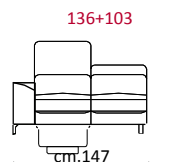

Versioni recliner modulare / Modular recliner version