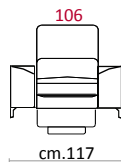

Versione recliner / Recliner version