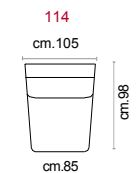

**Rivestimento:** In pelle, o in tessuto non sfoderabile.

**Piede:** In metallo altezza 14,5 cm.

**Structure:** *Wooden frame fitted with an elasticised webbing suspension, covered with stress resistant undecomposable polyurethane foam.*

**Paddings:** *Double density polyurethane foam and padding.*

**Covering:** *In leather or fabric, not removable.*

**Feet:** *In metal 14,5 cm high.*