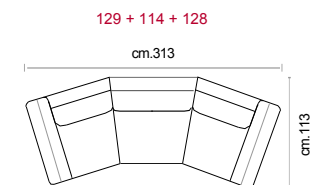

**Rivestimento:** In pelle, o in tessuto non sfoderabile.

**Piede:** In metallo altezza 14,5 cm.

**Structure:** *Wooden frame fitted with an elasticised webbing suspension, covered with stress resistant undecomposable polyurethane foam.*

**Paddings:** *Double density polyurethane foam and padding.*

**Covering:** *In leather or fabric, not removable.*

**Feet:** *In metal 14,5 cm high.*