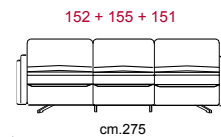

**Rivestimento:** In pelle, o in tessuto non sfoderabile.

**Piede:** In metallo altezza 14,5 cm.

**Structure:** *Wooden frame fitted with an elasticised webbing suspension, covered with stress resistant undecomposable polyurethane foam.*

**Paddings:** *Double density polyurethane foam and padding.*

**Covering:** *In leather or fabric, not removable.*

**Feet:** *In metal 14,5 cm high.*