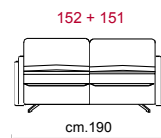

**Rivestimento:** In pelle, o in tessuto non sfoderabile.

**Piede:** In metallo altezza 14,5 cm.

**Structure:** *Wooden frame fitted with an elasticised webbing suspension, covered with stress resistant undecomposable polyurethane foam.*

**Paddings:** *Double density polyurethane foam and padding.*

**Covering:** *In leather or fabric, not removable.*

**Feet:** *In metal 14,5 cm high.*