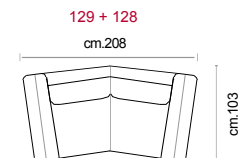

**Rivestimento:** In pelle, o in tessuto non sfoderabile.

**Piede:** In metallo altezza 14,5 cm.

**Structure:** *Wooden frame fitted with an elasticised webbing suspension, covered with stress resistant undecomposable polyurethane foam.*

**Paddings:** *Double density polyurethane foam and padding.*

**Covering:** *In leather or fabric, not removable.*

**Feet:** *In metal 14,5 cm high.*