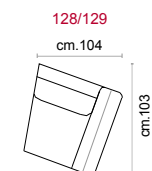

**Rivestimento:** In pelle, o in tessuto non sfoderabile.

**Piede:** In metallo altezza 14,5 cm.

**Structure:** *Wooden frame fitted with an elasticised webbing suspension, covered with stress resistant undecomposable polyurethane foam.*

**Paddings:** *Double density polyurethane foam and padding.*

**Covering:** *In leather or fabric, not removable.*

**Feet:** *In metal 14,5 cm high.*