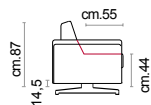

BARNI

CS 701 Product Code

Struttura: Telaio in legno con cinghiatura di sostegno ad elasticità differenziata, rivestito in poliuretano espanso indeformabile.

Imbottiture: Poliuretano indeformabile a doppia densità e ovattato faldato.

Rivestimento: In pelle, o in tessuto non sfoderabile.

Piede: In metallo altezza 14,5 cm.

Structure: *Wooden frame fitted with an elasticised webbing suspension, covered with stress resistant undecomposable polyurethane foam.*

Paddings: *Double density polyurethane foam and padding.*

Covering: *In leather or fabric, not removable.*

Feet: *In metal 14,5 cm high.*

COVERING

STANDARD FEATURES

OPTIONAL FEATURES...