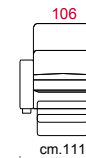

Versioni recliner modulare / Modular recliner version