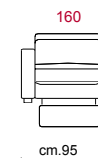

Versioni recliner modulare / Modular recliner version