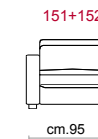

LEATHER

FABRIC

STANDARD FEATURES

DUAL DENSITY CUSHIONS

RECLINING HEADREST ON ALL SEATS

OPTIONAL FEATURES...

ELECTRIC RECLINER

modulo 59
Versione fissa e componibile / Fixed version