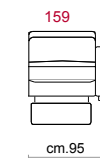

Versioni recliner modulare / Modular recliner version