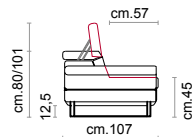

LEATHER

FABRIC

STANDARD FEATURES

DUAL DENSITY CUSHIONS

RECLINING HEADREST ON ALL SEATS

OPTIONAL FEATURES...

ELECTRIC RECLINER

modulo 59
Versione fissa e componibile / Fixed version