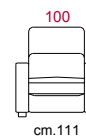

LEATHER

FABRIC

STANDARD FEATURES

DUAL DENSITY CUSHIONS

RECLINING HEADREST ON ALL SEATS

OPTIONAL FEATURES...

ELECTRIC RECLINER

modulo 59
Versione fissa e componibile / Fixed version