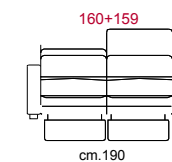

Versioni recliner modulare / Modular recliner version