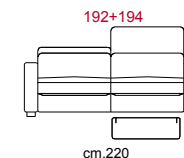

Versioni recliner modulare / Modular recliner version