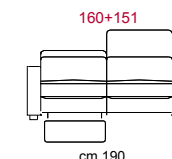

Versioni recliner modulare / Modular recliner version