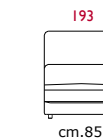

LEATHER

FABRIC

STANDARD FEATURES

DUAL DENSITY CUSHIONS

RECLINING HEADREST ON ALL SEATS

OPTIONAL FEATURES...

ELECTRIC RECLINER

modulo 59
Versione fissa e componibile / Fixed version