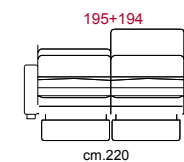

Versioni recliner modulare / Modular recliner version