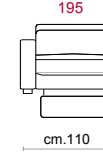

Versioni recliner modulare / Modular recliner version