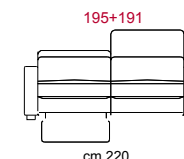

Versioni recliner modulare / Modular recliner version