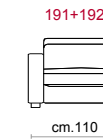

LEATHER

FABRIC

STANDARD FEATURES

DUAL DENSITY CUSHIONS

RECLINING HEADREST ON ALL SEATS

OPTIONAL FEATURES...

ELECTRIC RECLINER

modulo 59
Versione fissa e componibile / Fixed version