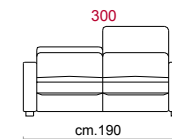

modulo 59
Versione fissa e componibile / Fixed version