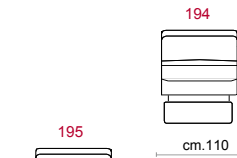

Versioni recliner modulare / Modular recliner version