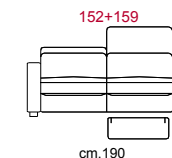

Versioni recliner modulare / Modular recliner version