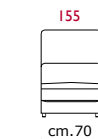

LEATHER

FABRIC

STANDARD FEATURES

DUAL DENSITY CUSHIONS

RECLINING HEADREST ON ALL SEATS

OPTIONAL FEATURES...

ELECTRIC RECLINER

modulo 59
Versione fissa e componibile / Fixed version