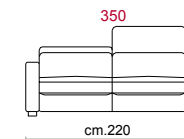

modulo 59
Versione fissa e componibile / Fixed version