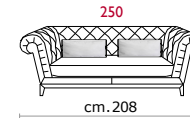

FELIX

CS223 Product Code

Struttura: Telaio in legno con cinghiatura di sostegno ad elasticità differenziata, rivestito in poliuretano espanso indeformabile.

Imbottiture: Poliuretano indeformabile a doppia densità e ovattato faldato.

Rivestimento: In pelle, non sfoderabile.

Piede: Base in legno altezza 13 cm.

Structure: *Wooden frame fitted with an elasticised webbing suspension, covered with stress resistant undeformable polyurethane foam.*

Paddings: *Double density polyurethane foam and padding.*

Covering: *In leather, not removable.*

Feet: *Solid wood base 13 cm high.*

CASTELLO

SOFA

Made in Italy