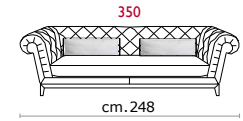

FELIX

CS223 Product Code

Struttura: Telaio in legno con cinghiatura di sostegno ad elasticità differenziata, rivestito in poliuretano espanso indeformabile.

Imbottiture: Poliuretano indeformabile a doppia densità e ovattato faldato.

Rivestimento: In pelle, non sfoderabile.

Piede: Base in legno altezza 13 cm.

Structure: *Wooden frame fitted with an elasticised webbing suspension, covered with stress resistant undeformable polyurethane foam.*

Paddings: *Double density polyurethane foam and padding.*

Covering: *In leather, not removable.*

Feet: *Solid wood base 13 cm high.*

CASTELLO

SOFA

Made in Italy