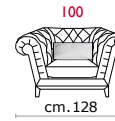

FELIX

CS223 Product Code

Struttura: Telaio in legno con cinghiatura di sostegno ad elasticità differenziata, rivestito in poliuretano espanso indeformabile.

Imbottiture: Poliuretano indeformabile a doppia densità e ovattato faldato.

Rivestimento: In pelle, non sfoderabile.

Piede: Base in legno altezza 13 cm.

Structure: *Wooden frame fitted with an elasticised webbing suspension, covered with stress resistant undeformable polyurethane foam.*

Paddings: *Double density polyurethane foam and padding.*

Covering: *In leather, not removable.*

Feet: *Solid wood base 13 cm high.*

CASTELLO

SOFA

Made in Italy