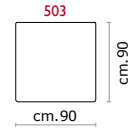

FELIX

CS223 Product Code

Struttura: Telaio in legno con cinghiatura di sostegno ad elasticità differenziata, rivestito in poliuretano espanso indeformabile.

Imbottiture: Poliuretano indeformabile a doppia densità e ovattato faldato.

Rivestimento: In pelle, non sfoderabile.

Piede: Base in legno altezza 13 cm.

Structure: *Wooden frame fitted with an elasticised webbing suspension, covered with stress resistant undeformable polyurethane foam.*

Paddings: *Double density polyurethane foam and padding.*

Covering: *In leather, not removable.*

Feet: *Solid wood base 13 cm high.*

CASTELLO

SOFA

Made in Italy