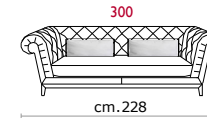

FELIX

CS223 Product Code

Struttura: Telaio in legno con cinghiatura di sostegno ad elasticità differenziata, rivestito in poliuretano espanso indeformabile.

Imbottiture: Poliuretano indeformabile a doppia densità e ovattato faldato.

Rivestimento: In pelle, non sfoderabile.

Piede: Base in legno altezza 13 cm.

Structure: *Wooden frame fitted with an elasticised webbing suspension, covered with stress resistant undeformable polyurethane foam.*

Paddings: *Double density polyurethane foam and padding.*

Covering: *In leather, not removable.*

Feet: *Solid wood base 13 cm high.*

CASTELLO

SOFA

Made in Italy