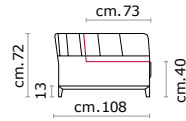

FELIX

CS223 Product Code

Struttura: Telaio in legno con cinghiatura di sostegno ad elasticità differenziata, rivestito in poliuretano espanso indeformabile.

Imbottiture: Poliuretano indeformabile a doppia densità e ovattato faldato.

Rivestimento: In pelle, non sfoderabile.

Piede: Base in legno altezza 13 cm.

Structure: *Wooden frame fitted with an elasticised webbing suspension, covered with stress resistant undeformable polyurethane foam.*

Paddings: *Double density polyurethane foam and padding.*

Covering: *In leather, not removable.*

Feet: *Solid wood base 13 cm high.*

CASTELLO

SOFA

Made in Italy