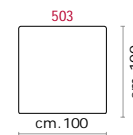

CASTELLO
SOFA
Made in Italy