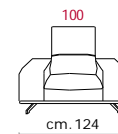

CASTELLO
SOFA
Made in Italy