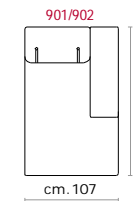

CASTELLO
SOFA
Made in Italy