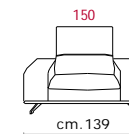

CASTELLO
SOFA
Made in Italy