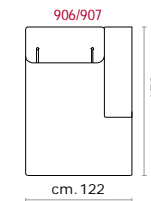

CASTELLO
SOFA
Made in Italy