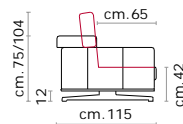

CASTELLO
SOFA
Made in Italy