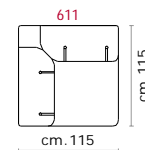

CASTELLO
SOFA
Made in Italy