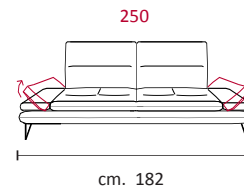

Colore vernice piede
Color paint feet

Titanium Dark