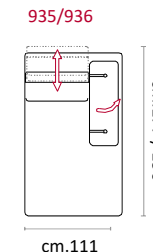

Colore vernice piede
Color paint feet

Titanium Dark