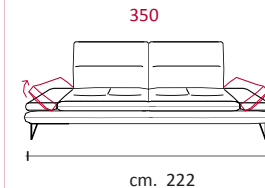

Colore vernice piede
Color paint feet

Titanium Dark