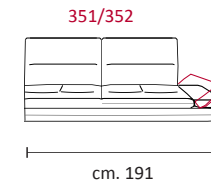

Colore vernice piede
Color paint feet

Titanium Dark