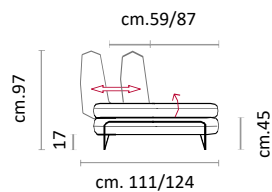

Colore vernice piede
Color paint feet

Titanium Dark