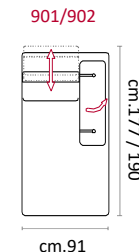

Colore vernice piede
Color paint feet

Titanium Dark