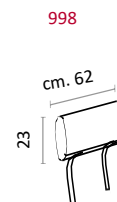

Caratteristiche Optional Optional Features

MODULO TRASLANTE sliding back cushions