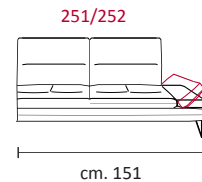

Colore vernice piede
Color paint feet

Titanium Dark