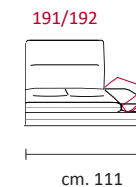

Caratteristiche Optional Optional Features

MODULO TRASLANTE sliding back cushions