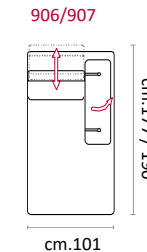

Colore vernice piede
Color paint feet

Titanium Dark