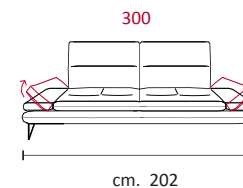

Colore vernice piede
Color paint feet

Titanium Dark