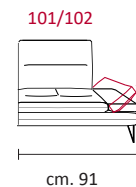

Caratteristiche Optional Optional Features

MODULO TRASLANTE sliding back cushions