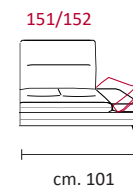

Caratteristiche Optional Optional Features

MODULO TRASLANTE sliding back cushions