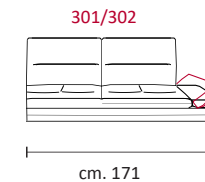

Colore vernice piede
Color paint feet

Titanium Dark