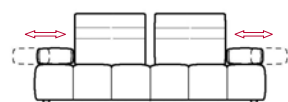

Paddings: Polyurethane foam and padding.

Covering: in fabric not removable.

Feet: in plastic 3.5 cm high.

Standard Features:

- sliding back cushions and backrest with reclining headrest
- adjustable armrest.

Rivestimento / Covering

Caratteristiche Standard Standard Features

Il bracciolo esteso incrementa l'ingombro massimo di 20 cm per lato bracciolo

The extended armrest increases the maximum overall dimensions by 20 cm on each armrest side