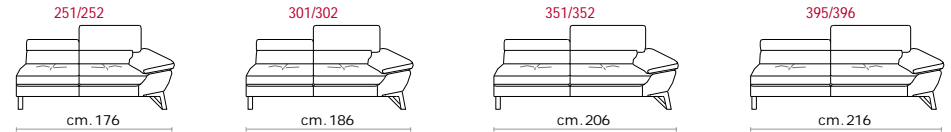

TORINO

CSE698 Product Code

Struttura: Telaio in legno con cinghiatura di sostegno ad elasticità differenziata, rivestito in poliuretano espanso indeformabile.
Imbottiture: Poliuretano indeformabile a doppia densità e ovattato faldato.
Rivestimento: In pelle o in tessuto, non sfoderabile.
Piede: In metallo altezza 15 cm. con finitura in vernici a polvere epossidica, nei colori bianco perla, grigio ombra o marrone scuro.
Caratteristiche: Poggiatesta con movimento su tutte le sedute con spalliera.

Structure: Wooden frame fitted with an elasticised webbing suspension, covered with stress resistant undeformable polyurethane foam.
Paddings: Double density polyurethane foam and padding.
Covering: In leather or fabric, not removable.
Feet: In metal 15 cm high. and epoxy powder finish, colour pearl white, shadow grey or dark brown.
Features: Headrest with adjustable movement on all versions with back.

COVERING

STANDARD FEATURES

OPTIONAL FEATURES...

CASTELLO
SOFA
Made in Italy

Colore vernice base / Color paint base

1013
Bianco perla
Pearl white

7035
Grigio ombra
Shadow grey

80195
Marrone scuro
Dark brown