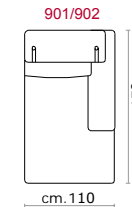

TORINO

CSE698 Product Code

Struttura: Telaio in legno con cinghiatura di sostegno ad elasticità differenziata, rivestito in poliuretano espanso indeformabile.
Imbottiture: Poliuretano indeformabile a doppia densità e ovattato faldato.
Rivestimento: In pelle o in tessuto, non sfoderabile.
Piede: In metallo altezza 15 cm. con finitura in vernici a polvere epossidica, nei colori bianco perla, grigio ombra o marrone scuro.
Caratteristiche: Poggiatesta con movimento su tutte le sedute con spalliera.

Structure: Wooden frame fitted with an elasticised webbing suspension, covered with stress resistant undeformable polyurethane foam.
Paddings: Double density polyurethane foam and padding.
Covering: In leather or fabric, not removable.
Feet: In metal 15 cm high. and epoxy powder finish, colour pearl white, shadow grey or dark brown.
Features: Headrest with adjustable movement on all versions with back.

COVERING

STANDARD FEATURES

OPTIONAL FEATURES...

CASTELLO
SOFA
Made in Italy

Colore vernice base / Color paint base

1013
Bianco perla
Pearl white

7035
Grigio ombra
Shadow grey

80195
Marrone scuro
Dark brown