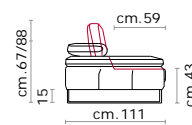

TORINO

CSE698 Product Code

Struttura: Telaio in legno con cinghiatura di sostegno ad elasticità differenziata, rivestito in poliuretano espanso indeformabile.
Imbottiture: Poliuretano indeformabile a doppia densità e ovattato faldato.
Rivestimento: In pelle o in tessuto, non sfoderabile.
Piede: In metallo altezza 15 cm. con finitura in vernici a polvere epossidica, nei colori bianco perla, grigio ombra o marrone scuro.
Caratteristiche: Poggiatesta con movimento su tutte le sedute con spalliera.

Structure: Wooden frame fitted with an elasticised webbing suspension, covered with stress resistant undeformable polyurethane foam.
Paddings: Double density polyurethane foam and padding.
Covering: In leather or fabric, not removable.
Feet: In metal 15 cm high. and epoxy powder finish, colour pearl white, shadow grey or dark brown.
Features: Headrest with adjustable movement on all versions with back.

COVERING

STANDARD FEATURES

OPTIONAL FEATURES...

CASTELLO
SOFA
Made in Italy

Colore vernice base / Color paint base

1013
Bianco perla
Pearl white

7035
Grigio ombra
Shadow grey

80195
Marrone scuro
Dark brown