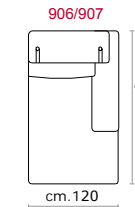

TORINO

CSE698 Product Code

Struttura: Telaio in legno con cinghiatura di sostegno ad elasticità differenziata, rivestito in poliuretano espanso indeformabile.
Imbottiture: Poliuretano indeformabile a doppia densità e ovattato faldato.
Rivestimento: In pelle o in tessuto, non sfoderabile.
Piede: In metallo altezza 15 cm. con finitura in vernici a polvere epossidica, nei colori bianco perla, grigio ombra o marrone scuro.
Caratteristiche: Poggiatesta con movimento su tutte le sedute con spalliera.

Structure: Wooden frame fitted with an elasticised webbing suspension, covered with stress resistant undeformable polyurethane foam.
Paddings: Double density polyurethane foam and padding.
Covering: In leather or fabric, not removable.
Feet: In metal 15 cm high. and epoxy powder finish, colour pearl white, shadow grey or dark brown.
Features: Headrest with adjustable movement on all versions with back.

COVERING

STANDARD FEATURES

OPTIONAL FEATURES...

CASTELLO
SOFA
Made in Italy

Colore vernice base / Color paint base

1013
Bianco perla
Pearl white

7035
Grigio ombra
Shadow grey

80195
Marrone scuro
Dark brown