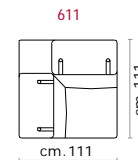

TORINO

CSE698 Product Code

Struttura: Telaio in legno con cinghiatura di sostegno ad elasticità differenziata, rivestito in poliuretano espanso indeformabile.
Imbottiture: Poliuretano indeformabile a doppia densità e ovattato faldato.
Rivestimento: In pelle o in tessuto, non sfoderabile.
Piede: In metallo altezza 15 cm. con finitura in vernici a polvere epossidica, nei colori bianco perla, grigio ombra o marrone scuro.
Caratteristiche: Poggiatesta con movimento su tutte le sedute con spalliera.

Structure: Wooden frame fitted with an elasticised webbing suspension, covered with stress resistant undeformable polyurethane foam.
Paddings: Double density polyurethane foam and padding.
Covering: In leather or fabric, not removable.
Feet: In metal 15 cm high. and epoxy powder finish, colour pearl white, shadow grey or dark brown.
Features: Headrest with adjustable movement on all versions with back.

COVERING

STANDARD FEATURES

OPTIONAL FEATURES...

CASTELLO
SOFA
Made in Italy

Colore vernice base / Color paint base

1013
Bianco perla
Pearl white

7035
Grigio ombra
Shadow grey

80195
Marrone scuro
Dark brown