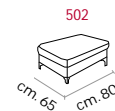

TORINO

CSE698 Product Code

Struttura: Telaio in legno con cinghiatura di sostegno ad elasticità differenziata, rivestito in poliuretano espanso indeformabile.
Imbottiture: Poliuretano indeformabile a doppia densità e ovattato faldato.
Rivestimento: In pelle o in tessuto, non sfoderabile.
Piede: In metallo altezza 15 cm. con finitura in vernici a polvere epossidica, nei colori bianco perla, grigio ombra o marrone scuro.
Caratteristiche: Poggiatesta con movimento su tutte le sedute con spalliera.

Structure: Wooden frame fitted with an elasticised webbing suspension, covered with stress resistant undeformable polyurethane foam.
Paddings: Double density polyurethane foam and padding.
Covering: In leather or fabric, not removable.
Feet: In metal 15 cm high. and epoxy powder finish, colour pearl white, shadow grey or dark brown.
Features: Headrest with adjustable movement on all versions with back.

COVERING

STANDARD FEATURES

OPTIONAL FEATURES...

CASTELLO
SOFA
Made in Italy

Colore vernice base / Color paint base

1013
Bianco perla
Pearl white

7035
Grigio ombra
Shadow grey

80195
Marrone scuro
Dark brown