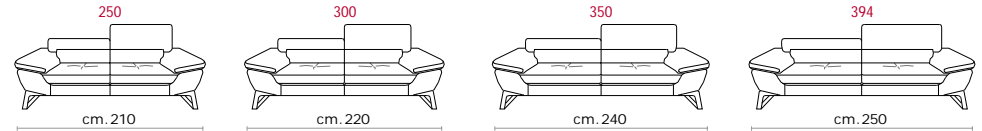

TORINO

CSE698 Product Code

Struttura: Telaio in legno con cinghiatura di sostegno ad elasticità differenziata, rivestito in poliuretano espanso indeformabile.
Imbottiture: Poliuretano indeformabile a doppia densità e ovattato faldato.
Rivestimento: In pelle o in tessuto, non sfoderabile.
Piede: In metallo altezza 15 cm. con finitura in vernici a polvere epossidica, nei colori bianco perla, grigio ombra o marrone scuro.
Caratteristiche: Poggiatesta con movimento su tutte le sedute con spalliera.

Structure: Wooden frame fitted with an elasticised webbing suspension, covered with stress resistant undeformable polyurethane foam.
Paddings: Double density polyurethane foam and padding.
Covering: In leather or fabric, not removable.
Feet: In metal 15 cm high. and epoxy powder finish, colour pearl white, shadow grey or dark brown.
Features: Headrest with adjustable movement on all versions with back.

COVERING

STANDARD FEATURES

OPTIONAL FEATURES...

CASTELLO
SOFA
Made in Italy

Colore vernice base / Color paint base

1013
Bianco perla
Pearl white

7035
Grigio ombra
Shadow grey

80195
Marrone scuro
Dark brown