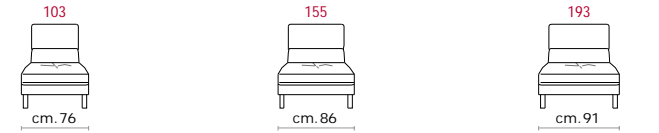

TORINO

CSE698 Product Code

Struttura: Telaio in legno con cinghiatura di sostegno ad elasticità differenziata, rivestito in poliuretano espanso indeformabile.
Imbottiture: Poliuretano indeformabile a doppia densità e ovattato faldato.
Rivestimento: In pelle o in tessuto, non sfoderabile.
Piede: In metallo altezza 15 cm. con finitura in vernici a polvere epossidica, nei colori bianco perla, grigio ombra o marrone scuro.
Caratteristiche: Poggiatesta con movimento su tutte le sedute con spalliera.

Structure: Wooden frame fitted with an elasticised webbing suspension, covered with stress resistant undeformable polyurethane foam.
Paddings: Double density polyurethane foam and padding.
Covering: In leather or fabric, not removable.
Feet: In metal 15 cm high. and epoxy powder finish, colour pearl white, shadow grey or dark brown.
Features: Headrest with adjustable movement on all versions with back.

COVERING

STANDARD FEATURES

OPTIONAL FEATURES...

CASTELLO
SOFA
Made in Italy

Colore vernice base / Color paint base

1013
Bianco perla
Pearl white

7035
Grigio ombra
Shadow grey

80195
Marrone scuro
Dark brown