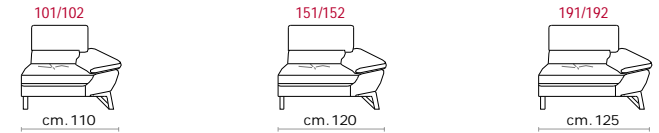

TORINO

CSE698 Product Code

Struttura: Telaio in legno con cinghiatura di sostegno ad elasticità differenziata, rivestito in poliuretano espanso indeformabile.
Imbottiture: Poliuretano indeformabile a doppia densità e ovattato faldato.
Rivestimento: In pelle o in tessuto, non sfoderabile.
Piede: In metallo altezza 15 cm. con finitura in vernici a polvere epossidica, nei colori bianco perla, grigio ombra o marrone scuro.
Caratteristiche: Poggiatesta con movimento su tutte le sedute con spalliera.

Structure: Wooden frame fitted with an elasticised webbing suspension, covered with stress resistant undeformable polyurethane foam.
Paddings: Double density polyurethane foam and padding.
Covering: In leather or fabric, not removable.
Feet: In metal 15 cm high. and epoxy powder finish, colour pearl white, shadow grey or dark brown.
Features: Headrest with adjustable movement on all versions with back.

COVERING

STANDARD FEATURES

OPTIONAL FEATURES...

CASTELLO
SOFA
Made in Italy

Colore vernice base / Color paint base

1013
Bianco perla
Pearl white

7035
Grigio ombra
Shadow grey

80195
Marrone scuro
Dark brown