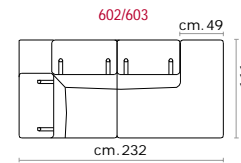

TORINO

CSE698 Product Code

Struttura: Telaio in legno con cinghiatura di sostegno ad elasticità differenziata, rivestito in poliuretano espanso indeformabile.
Imbottiture: Poliuretano indeformabile a doppia densità e ovattato faldato.
Rivestimento: In pelle o in tessuto, non sfoderabile.
Piede: In metallo altezza 15 cm. con finitura in vernici a polvere epossidica, nei colori bianco perla, grigio ombra o marrone scuro.
Caratteristiche: Poggiatesta con movimento su tutte le sedute con spalliera.

Structure: Wooden frame fitted with an elasticised webbing suspension, covered with stress resistant undeformable polyurethane foam.
Paddings: Double density polyurethane foam and padding.
Covering: In leather or fabric, not removable.
Feet: In metal 15 cm high. and epoxy powder finish, colour pearl white, shadow grey or dark brown.
Features: Headrest with adjustable movement on all versions with back.

COVERING

STANDARD FEATURES

OPTIONAL FEATURES...

CASTELLO
SOFA
Made in Italy

Colore vernice base / Color paint base

1013
Bianco perla
Pearl white

7035
Grigio ombra
Shadow grey

80195
Marrone scuro
Dark brown