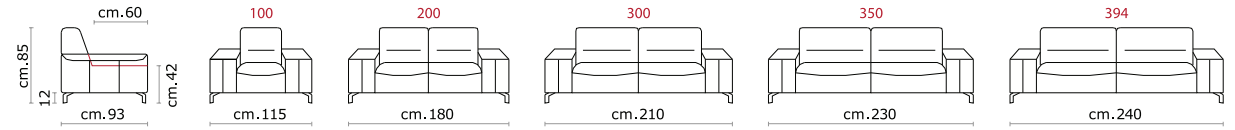

ASSISI

CS-262 Product Code

Struttura: Telaio in legno con cinghiatura di sostegno ad elasticità differenziata, rivestito in poliuretano espanso indeformabile.

Imbottiture: Poliuretano indeformabile a doppia densità e ovattato faldato.

Rivestimento: In pelle, o in tessuto non sfoderabile.

Piede: In metallo altezza 12 cm in colore Titanium Dark (Cod.262K)

Optional: Piede in acciaio 12 cm (Cod.262).

Structure: Wooden frame fitted with an elasticised webbing suspension, covered with stress resistant undeformable polyurethane foam.

Paddings: Double density polyurethane foam and padding.

Covering: In leather or fabric, not removable.

Feet: In metal 12 cm high in Titanium Dark color (Cod.262K)

Optional: feet in metal 12 cm high (Cod.262)

COVERING

STANDARD FEATURES

OPTIONAL FEATURES...

Colore vernice piede / Paint Feet

CASTELLO
SOFA
Made in Italy