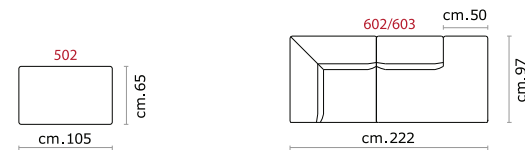

ASSISI

CS-262 Product Code

Struttura: Telaio in legno con cinghiatura di sostegno ad elasticità differenziata, rivestito in poliuretano espanso indeformabile.

Imbottiture: Poliuretano indeformabile a doppia densità e ovattato faldato.

Rivestimento: In pelle, o in tessuto non sfoderabile.

Piede: In metallo altezza 12 cm in colore Titanium Dark (Cod.262K)

Optional: Piede in acciaio 12 cm (Cod.262).

Structure: Wooden frame fitted with an elasticised webbing suspension, covered with stress resistant undeformable polyurethane foam.

Paddings: Double density polyurethane foam and padding.

Covering: In leather or fabric, not removable.

Feet: In metal 12 cm high in Titanium Dark color (Cod.262K)

Optional: feet in metal 12 cm high (Cod.262)

COVERING

STANDARD FEATURES

OPTIONAL FEATURES...

Colore vernice piede / Paint Feet

CASTELLO
SOFA
Made in Italy