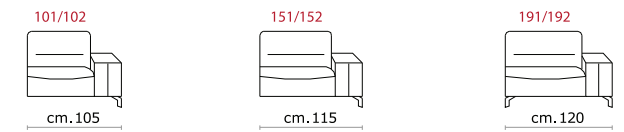

ASSISI

CS-262 Product Code

Struttura: Telaio in legno con cinghiatura di sostegno ad elasticità differenziata, rivestito in poliuretano espanso indeformabile.

Imbottiture: Poliuretano indeformabile a doppia densità e ovattato faldato.

Rivestimento: In pelle, o in tessuto non sfoderabile.

Piede: In metallo altezza 12 cm in colore Titanium Dark (Cod.262K)

Optional: Piede in acciaio 12 cm (Cod.262).

Structure: Wooden frame fitted with an elasticised webbing suspension, covered with stress resistant undeformable polyurethane foam.

Paddings: Double density polyurethane foam and padding.

Covering: In leather or fabric, not removable.

Feet: In metal 12 cm high in Titanium Dark color (Cod.262K)

Optional: feet in metal 12 cm high (Cod.262)

COVERING

STANDARD FEATURES

OPTIONAL FEATURES...

Colore vernice piede / Paint Feet

CASTELLO
SOFA
Made in Italy