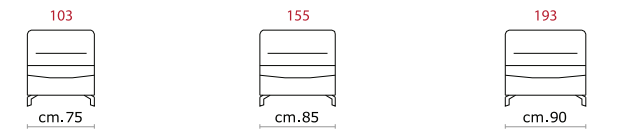

ASSISI

CS-262 Product Code

Struttura: Telaio in legno con cinghiatura di sostegno ad elasticità differenziata, rivestito in poliuretano espanso indeformabile.

Imbottiture: Poliuretano indeformabile a doppia densità e ovattato faldato.

Rivestimento: In pelle, o in tessuto non sfoderabile.

Piede: In metallo altezza 12 cm in colore Titanium Dark (Cod.262K)

Optional: Piede in acciaio 12 cm (Cod.262).

Structure: Wooden frame fitted with an elasticised webbing suspension, covered with stress resistant undeformable polyurethane foam.

Paddings: Double density polyurethane foam and padding.

Covering: In leather or fabric, not removable.

Feet: In metal 12 cm high in Titanium Dark color (Cod.262K)

Optional: feet in metal 12 cm high (Cod.262)

COVERING

STANDARD FEATURES

OPTIONAL FEATURES...

Colore vernice piede / Paint Feet

CASTELLO
SOFA
Made in Italy