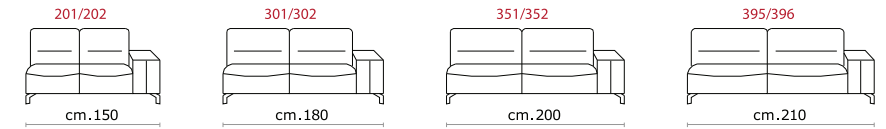

ASSISI

CS-262 Product Code

Struttura: Telaio in legno con cinghiatura di sostegno ad elasticità differenziata, rivestito in poliuretano espanso indeformabile.

Imbottiture: Poliuretano indeformabile a doppia densità e ovattato faldato.

Rivestimento: In pelle, o in tessuto non sfoderabile.

Piede: In metallo altezza 12 cm in colore Titanium Dark (Cod.262K)

Optional: Piede in acciaio 12 cm (Cod.262).

Structure: Wooden frame fitted with an elasticised webbing suspension, covered with stress resistant undeformable polyurethane foam.

Paddings: Double density polyurethane foam and padding.

Covering: In leather or fabric, not removable.

Feet: In metal 12 cm high in Titanium Dark color (Cod.262K)

Optional: feet in metal 12 cm high (Cod.262)

COVERING

STANDARD FEATURES

OPTIONAL FEATURES...

Colore vernice piede / Paint Feet

CASTELLO
SOFA
Made in Italy