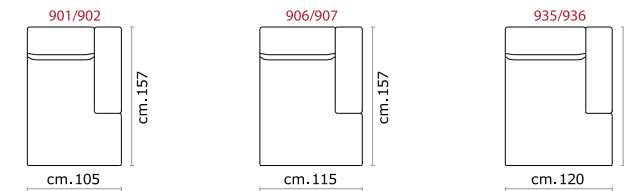

ASSISI

CS-262 Product Code

Struttura: Telaio in legno con cinghiatura di sostegno ad elasticità differenziata, rivestito in poliuretano espanso indeformabile.

Imbottiture: Poliuretano indeformabile a doppia densità e ovattato faldato.

Rivestimento: In pelle, o in tessuto non sfoderabile.

Piede: In metallo altezza 12 cm in colore Titanium Dark (Cod.262K)

Optional: Piede in acciaio 12 cm (Cod.262).

Structure: Wooden frame fitted with an elasticised webbing suspension, covered with stress resistant undeformable polyurethane foam.

Paddings: Double density polyurethane foam and padding.

Covering: In leather or fabric, not removable.

Feet: In metal 12 cm high in Titanium Dark color (Cod.262K)

Optional: feet in metal 12 cm high (Cod.262)

COVERING

STANDARD FEATURES

OPTIONAL FEATURES...

Colore vernice piede / Paint Feet

CASTELLO
SOFA
Made in Italy