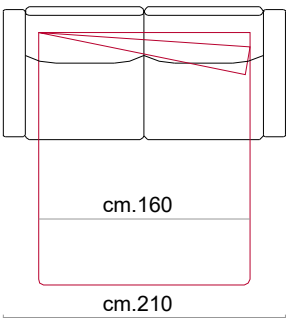

CANTU'

CS-523 Product Code

Struttura: Telaio in legno con cinghiatura di sostegno ad elasticità differenziata, rivestito in poliuretano espanso indeformabile.

Imbottiture: Poliuretano indeformabile a doppia densità e ovattato faldato. Schienale in fibra di poliestere a fiocchi.

Rivestimento: In pelle o in tessuto, non sfoderabile.

Piede: In metallo altezza 13 cm colore Titanium Dark

Caratteristiche letto: Meccanismo con apertura sincronizzata mediante ribaltamento della spalliera. Piano letto ortopedico con rete elettrosaldata e cinghie elastiche sulla seduta. Materasso in poliuretano altezza 13-14 cm, misura utile per dormire 195 cm. Durante il ribaltamento, cuscini di seduta e schienale agganciati alla rete letto.

Caratteristiche: Poggiatesta con movimento su tutte le sedute con spalliera.

Structure: Wooden frame fitted with an elasticised webbing suspension, covered with stress resistant undeformable polyurethane foam.

Paddings: Double density polyurethane foam and padding.

Back cushions in fibre fillings.

Covering: In leather or fabric, not removable.

Feet: In metal 13 cm high in Titanium Dark colour.

Bed features: Mechanism featuring synchronized tipping back opening. Electro-welded mesh orthopaedic bed with elastic belts on the seat. Mattress in polyurethane 13-14 cm. high. Sleeping dimensions 195 cm. Seat and back cushions attached to the bed mechanism during the opening.

Features: Headrest with adjustable movement on all versions with back.

COVERING

STANDARD FEATURES

OPTIONAL FEATURES...

200

250

300

350

220

270

320

371

CASTELLO
SOFA
Made in Italy

Colore vernice piede / Color paint feet

Titanium Dark