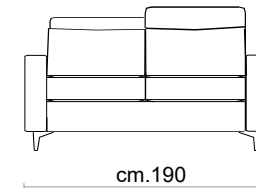

CANTU'

CS-523 Product Code

Struttura: Telaio in legno con cinghiatura di sostegno ad elasticità differenziata, rivestito in poliuretano espanso indeformabile.

Imbottiture: Poliuretano indeformabile a doppia densità e ovattato faldato. Schienale in fibra di poliestere a fiocchi.

Rivestimento: In pelle o in tessuto, non sfoderabile.

Piede: In metallo altezza 13 cm colore Titanium Dark

Caratteristiche letto: Meccanismo con apertura sincronizzata mediante ribaltamento della spalliera. Piano letto ortopedico con rete elettrosaldata e cinghie elastiche sulla seduta. Materasso in poliuretano altezza 13-14 cm, misura utile per dormire 195 cm. Durante il ribaltamento, cuscini di seduta e schienale agganciati alla rete letto.

Caratteristiche: Poggiatesta con movimento su tutte le sedute con spalliera.

Structure: Wooden frame fitted with an elasticised webbing suspension, covered with stress resistant undeformable polyurethane foam.

Paddings: Double density polyurethane foam and padding.

Back cushions in fibre fillings.

Covering: In leather or fabric, not removable.

Feet: In metal 13 cm high in Titanium Dark colour.

Bed features: Mechanism featuring synchronized tipping back opening. Electro-welded mesh orthopaedic bed with elastic belts on the seat. Mattress in polyurethane 13-14 cm. high. Sleeping dimensions 195 cm. Seat and back cushions attached to the bed mechanism during the opening.

Features: Headrest with adjustable movement on all versions with back.

COVERING

STANDARD FEATURES

OPTIONAL FEATURES...

200

250

300

350

220

270

320

371

CASTELLO
SOFA
Made in Italy

Colore vernice piede / Color paint feet

Titanium Dark