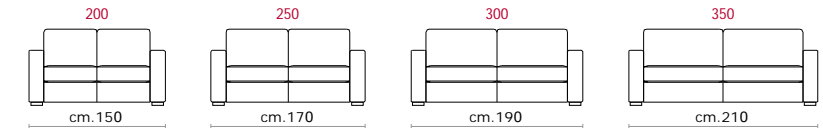

**Feet:** In solid wood 3,5cm. high.

**Bed features:** Mechanism featuring synchronized tipping back opening. Electro-welded mesh orthopaedic bed with elastic belts on the seat. Mattress in polyurethane 13-14 cm. high. Sleeping dimensions 195 cm. Seat and back cushions attached to the bed mechanism during the opening.

## OPTIONAL FEATURES...

BED VERSION

PUNTO SELLA  
STITCHING

**CHIARA 520**

**CHIARA 521**

**CASTELLO**  
SOFA  
Made in Italy