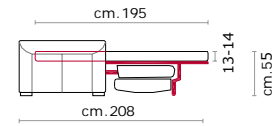

STANDARD FEATURES

OPTIONAL FEATURES...

BED VERSION

PUNTO SELLA
STITCHING

CHIARA 520