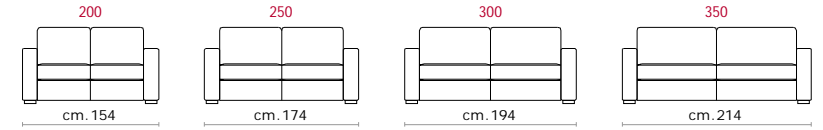

**Feet:** In solid wood 3,5cm. high.

**Bed features:** Mechanism featuring synchronized tipping back opening. Electro-welded mesh orthopaedic bed with elastic belts on the seat. Mattress in polyurethane 13-14 cm. high. Sleeping dimensions 195 cm. Seat and back cushions attached to the bed mechanism during the opening.

## OPTIONAL FEATURES...

BED VERSION

PUNTO SELLA  
STITCHING

**CHIARA 520**

**CHIARA 521**

**CASTELLO**  
SOFA  
Made in Italy