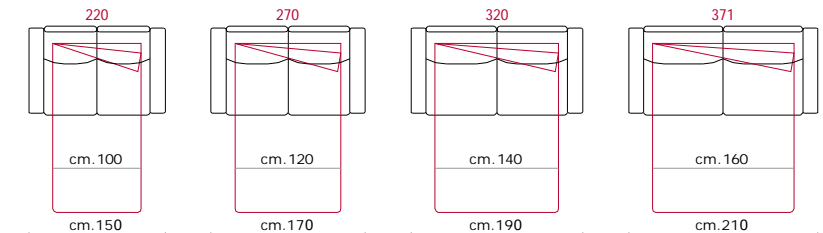

CASTELLO
SOFA
Made in Italy