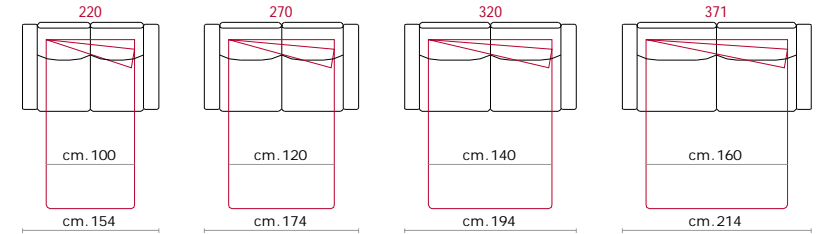

CHIARA

CS-520 Product Code

Struttura: Telaio in legno con cinghiatura di sostegno ad elasticità differenziata, rivestito in poliuretano espanso indeformabile.

Imbottiture: Poliuretano indeformabile a doppia densità e ovattato faldato.

Rivestimento: In pelle o in tessuto, non sfoderabile.

Piede: In legno altezza 3,5cm.

Caratteristiche letto: Meccanismo con apertura sincronizzata mediante ribaltamento della spalliera. Piano letto ortopedico con rete elettrosaldata e cinghie elastiche sulla seduta. Materasso in poliuretano altezza 13-14 cm, misura utile per dormire 195 cm. Durante il ribaltamento, cuscini di seduta e schienale agganciati alla rete letto.

Structure: Wooden frame fitted with an elasticised webbing suspension, covered with stress resistant undeformable polyurethane foam.

Paddings: Double density polyurethane foam and padding.

Covering: In leather or fabric, not removable.

Feet: In solid wood 3,5cm. high.

Bed features: Mechanism featuring synchronized tipping back opening. Electro-welded mesh orthopaedic bed with elastic belts on the seat. Mattress in polyurethane 13-14 cm. high. Sleeping dimensions 195 cm. Seat and back cushions attached to the bed mechanism during the opening.

COVERING

LEATHER

FABRIC

STANDARD FEATURES

OPTIONAL FEATURES...

BED VERSION

PUNTO SELLA
STITCHING

CHIARA 521

CASTELLO
SOFA
Made in Italy