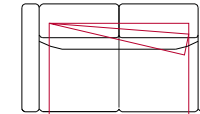

Covering: in fabric not removable

Features: removable covering completely

Feet: in metal 13 cm. high black color.

Bed features: Mechanism featuring synchronized tipping back opening.

Electro-welded mesh orthopaedic bed with elastic belts on the seat. Mattress in polyurethane 13-14 cm. high. Sleeping dimensions 195 cm. Seat and back cushions attached to the bed mechanism during the opening which can change according to the version.

250

cm.174

300

cm.194

350

cm.214

270

cm.120

cm.174

320

cm.140

cm.194

371

cm.160

cm.214

COVERING