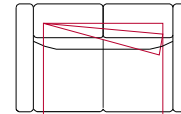

Covering: in fabric not removable

Features: removable covering completely

Feet: in metal 13 cm. high black color.

Bed features: Mechanism featuring synchronized tipping back opening.

Electro-welded mesh orthopaedic bed with elastic belts on the seat. Mattress in polyurethane 13-14 cm. high. Sleeping dimensions 195 cm. Seat and back cushions attached to the bed mechanism during the opening which can change according to the version.

250

cm.174

300

cm.194

350

cm.214

270

cm.120

cm.174

320

cm.140

cm.194

371

cm.160

cm.214

COVERING