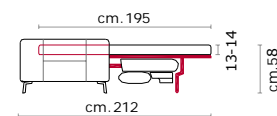

Covering: in leather or fabric, not removable.

Feet: In metal 13cm. high.

Features: Headrest with adjustable movement on all versions with back.

Bed features: Mechanism featuring synchronized tipping back opening. Electro-welded mesh orthopaedic bed with elastic belts on the seat. Mattress in polyurethane 13-14 cm. high. Sleeping dimensions 195 cm. Seat and back cushions attached to the bed mechanism during the opening which can change according to the version.

Optional: Feet In solid wood 13 cm high.

COVERING

LEATHER

FABRIC

STANDARD FEATURES

RECLINING HEADREST
ON ALL SEATS

OPTIONAL FEATURES...

BED VERSION