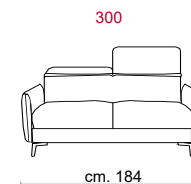

Covering: in leather or fabric, not removable.

Feet: In metal 13cm. high.

Features: Headrest with adjustable movement on all versions with back.

Bed features: Mechanism featuring synchronized tipping back opening. Electro-welded mesh orthopaedic bed with elastic belts on the seat. Mattress in polyurethane 13-14 cm. high. Sleeping dimensions 195 cm. Seat and back cushions attached to the bed mechanism during the opening which can change according to the version.

Optional: Feet In solid wood 13 cm high.

COVERING

LEATHER

FABRIC

STANDARD FEATURES

RECLINING HEADREST
ON ALL SEATS

OPTIONAL FEATURES...

BED VERSION