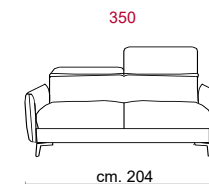

Covering: in leather or fabric, not removable.

Feet: In metal 13cm. high.

Features: Headrest with adjustable movement on all versions with back.

Bed features: Mechanism featuring synchronized tipping back opening. Electro-welded mesh orthopaedic bed with elastic belts on the seat. Mattress in polyurethane 13-14 cm. high. Sleeping dimensions 195 cm. Seat and back cushions attached to the bed mechanism during the opening which can change according to the version.

Optional: Feet In solid wood 13 cm high.

COVERING

LEATHER

FABRIC

STANDARD FEATURES

RECLINING HEADREST
ON ALL SEATS

OPTIONAL FEATURES...

BED VERSION