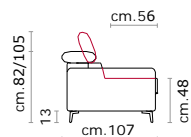

Covering: in leather or fabric, not removable.

Feet: In metal 13cm. high.

Features: Headrest with adjustable movement on all versions with back.

Bed features: Mechanism featuring synchronized tipping back opening. Electro-welded mesh orthopaedic bed with elastic belts on the seat. Mattress in polyurethane 13-14 cm. high. Sleeping dimensions 195 cm. Seat and back cushions attached to the bed mechanism during the opening which can change according to the version.

Optional: Feet In solid wood 13 cm high.

COVERING

LEATHER

FABRIC

STANDARD FEATURES

RECLINING HEADREST
ON ALL SEATS

OPTIONAL FEATURES...

BED VERSION