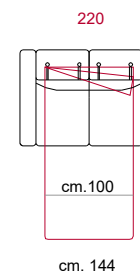

Covering: in leather or fabric, not removable.

Feet: In metal 13cm. high.

Features: Headrest with adjustable movement on all versions with back.

Bed features: Mechanism featuring synchronized tipping back opening. Electro-welded mesh orthopaedic bed with elastic belts on the seat. Mattress in polyurethane 13-14 cm. high. Sleeping dimensions 195 cm. Seat and back cushions attached to the bed mechanism during the opening which can change according to the version.

Optional: Feet In solid wood 13 cm high.

COVERING

LEATHER

FABRIC

STANDARD FEATURES

RECLINING HEADREST
ON ALL SEATS

OPTIONAL FEATURES...

BED VERSION