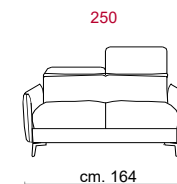

Covering: in leather or fabric, not removable.

Feet: In metal 13cm. high.

Features: Headrest with adjustable movement on all versions with back.

Bed features: Mechanism featuring synchronized tipping back opening. Electro-welded mesh orthopaedic bed with elastic belts on the seat. Mattress in polyurethane 13-14 cm. high. Sleeping dimensions 195 cm. Seat and back cushions attached to the bed mechanism during the opening which can change according to the version.

Optional: Feet In solid wood 13 cm high.

COVERING

LEATHER

FABRIC

STANDARD FEATURES

RECLINING HEADREST
ON ALL SEATS

OPTIONAL FEATURES...

BED VERSION