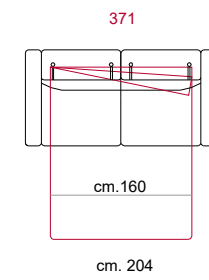

Covering: in leather or fabric, not removable.

Feet: In metal 13cm. high.

Features: Headrest with adjustable movement on all versions with back.

Bed features: Mechanism featuring synchronized tipping back opening. Electro-welded mesh orthopaedic bed with elastic belts on the seat. Mattress in polyurethane 13-14 cm. high. Sleeping dimensions 195 cm. Seat and back cushions attached to the bed mechanism during the opening which can change according to the version.

Optional: Feet In solid wood 13 cm high.

COVERING

LEATHER

FABRIC

STANDARD FEATURES

RECLINING HEADREST
ON ALL SEATS

OPTIONAL FEATURES...

BED VERSION