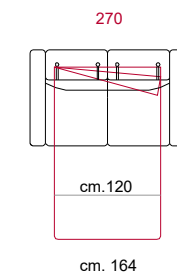

Covering: in leather or fabric, not removable.

Feet: In metal 13cm. high.

Features: Headrest with adjustable movement on all versions with back.

Bed features: Mechanism featuring synchronized tipping back opening. Electro-welded mesh orthopaedic bed with elastic belts on the seat. Mattress in polyurethane 13-14 cm. high. Sleeping dimensions 195 cm. Seat and back cushions attached to the bed mechanism during the opening which can change according to the version.

Optional: Feet In solid wood 13 cm high.

COVERING

LEATHER

FABRIC

STANDARD FEATURES

RECLINING HEADREST
ON ALL SEATS

OPTIONAL FEATURES...

BED VERSION