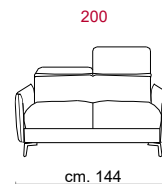

Covering: in leather or fabric, not removable.

Feet: In metal 13cm. high.

Features: Headrest with adjustable movement on all versions with back.

Bed features: Mechanism featuring synchronized tipping back opening. Electro-welded mesh orthopaedic bed with elastic belts on the seat. Mattress in polyurethane 13-14 cm. high. Sleeping dimensions 195 cm. Seat and back cushions attached to the bed mechanism during the opening which can change according to the version.

Optional: Feet In solid wood 13 cm high.

COVERING

LEATHER

FABRIC

STANDARD FEATURES

RECLINING HEADREST
ON ALL SEATS

OPTIONAL FEATURES...

BED VERSION