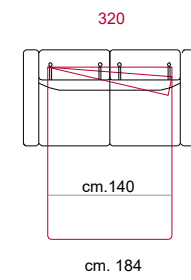

Covering: in leather or fabric, not removable.

Feet: In metal 13cm. high.

Features: Headrest with adjustable movement on all versions with back.

Bed features: Mechanism featuring synchronized tipping back opening. Electro-welded mesh orthopaedic bed with elastic belts on the seat. Mattress in polyurethane 13-14 cm. high. Sleeping dimensions 195 cm. Seat and back cushions attached to the bed mechanism during the opening which can change according to the version.

Optional: Feet In solid wood 13 cm high.

COVERING

LEATHER

FABRIC

STANDARD FEATURES

RECLINING HEADREST
ON ALL SEATS

OPTIONAL FEATURES...

BED VERSION