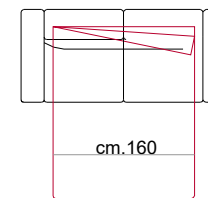

Covering: in fabric, not removable.

Feet: In plastic 4 cm. high only no bed version.

Bed features: Mechanism featuring synchronized tipping back opening.

Electro-welded mesh orthopaedic bed with elastic belts on the seat. Mattress in polyurethane 13-14 cm. high. Sleeping dimensions 195 cm. Seat and back cushions attached to the bed mechanism during the opening which can change according to the version.

250

cm. 194

300

cm. 214

350

cm. 234

270

cm. 120

cm. 194

320

cm. 140

cm. 214

371

cm. 160

cm. 234

COVERING