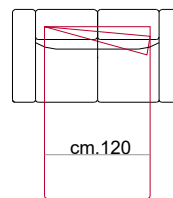

Covering: in fabric, not removable.

Feet: In plastic 4 cm. high only no bed version.

Bed features: Mechanism featuring synchronized tipping back opening.

Electro-welded mesh orthopaedic bed with elastic belts on the seat. Mattress in polyurethane 13-14 cm. high. Sleeping dimensions 195 cm. Seat and back cushions attached to the bed mechanism during the opening which can change according to the version.

250

cm. 194

300

cm. 214

350

cm. 234

270

cm. 120

cm. 194

320

cm. 140

cm. 214

371

cm. 160

cm. 234

COVERING