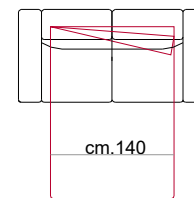

Covering: in fabric, not removable.

Feet: In plastic 4 cm. high only no bed version.

Bed features: Mechanism featuring synchronized tipping back opening.

Electro-welded mesh orthopaedic bed with elastic belts on the seat. Mattress in polyurethane 13-14 cm. high. Sleeping dimensions 195 cm. Seat and back cushions attached to the bed mechanism during the opening which can change according to the version.

250

cm. 194

300

cm. 214

350

cm. 234

270

cm. 120

cm. 194

320

cm. 140

cm. 214

371

cm. 160

cm. 234

COVERING