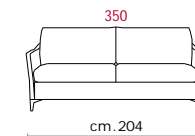

CASTELLO
SOFA
Made in Italy