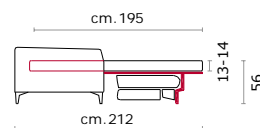

CASTELLO
SOFA
Made in Italy