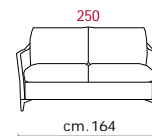

CASTELLO
SOFA
Made in Italy