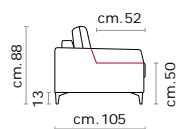

CASTELLO
SOFA
Made in Italy