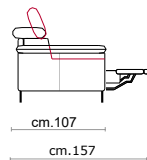

TRENTO

CS-514 Product Code

Struttura: Telaio in legno con cinghiatura di sostegno ad elasticità differenziata, rivestito in poliuretano espanso indeformabile.

Imbottiture: Poliuretano indeformabile a doppia densità e ovattato faldato.

Rivestimento: In pelle o in tessuto, non sfoderabile.

Piede: In metallo altezza 13 cm colore Titanium Dark.

Caratteristiche letto: Meccanismo con apertura sincronizzata mediante ribaltamento della spalliera. Piano letto ortopedico con rete elettrosaldata e cinghie elastiche sulla seduta. Materasso in poliuretano altezza 13-14 cm, misura utile per dormire 195 cm. Larghezza variabile a seconda della versione. Durante il ribaltamento, cuscini di seduta e schienale agganciati alla rete letto.

Caratteristiche: Poggiatesta con movimento su tutte le sedute con spalliera

Structure: Wooden frame fitted with an elasticised webbing suspension, covered with stress resistant undeformable polyurethane foam.

Paddings: Double density polyurethane foam and padding.

Covering: In leather or fabric, not removable.

Feet: In metal 13 cm high Titanium Dark color.

Bed features: Mechanism featuring synchronized tipping back opening. Electro-welded mesh orthopaedic bed with elastic belle on the seat. Mattress in polyurethane 13-14 cm. high. Sleeping dimensions 195 cm. Seat and back cushions attached to the bed mechanism during the opening. which can change according to the version.

Features: Headrest with adjustable movement on all versions with back.

COVERING

LEATHER

FABRIC

STANDARD FEATURES

RECLINING HEADREST
ON ALL SEATS

OPTIONAL FEATURES...

BED VERSION

ELECTRIC
RECLINER

modulo 71

106

cm.105

467

cm.186

135

cm.93

136

cm.93

138

cm.71

modulo 81

477

cm.206

159

cm.103

160

cm.103

183

cm.81

modulo 91

522

cm.226

194