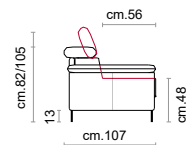

TRENTO

CS-514 Product Code

Struttura: Telaio in legno con cinghiatura di sostegno ad elasticità differenziata, rivestito in poliuretano espanso indeformabile.

Imbottiture: Poliuretano indeformabile a doppia densità e ovattato faldato.

Rivestimento: In pelle o in tessuto, non sfoderabile.

Piede: In metallo altezza 13 cm colore Titanium Dark.

Caratteristiche letto: Meccanismo con apertura sincronizzata mediante ribaltamento della spalliera. Piano letto ortopedico con rete elettrosaldata e cinghie elastiche sulla seduta. Materasso in poliuretano altezza 13-14 cm, misura utile per dormire 195 cm. Larghezza variabile a seconda della versione. Durante il ribaltamento, cuscini di seduta e schienale agganciati alla rete letto.

Caratteristiche: Poggiatesta con movimento su tutte le sedute con spalliera

Structure: Wooden frame fitted with an elasticised webbing suspension, covered with stress resistant undeformable polyurethane foam.

Paddings: Double density polyurethane foam and padding.

Covering: In leather or fabric, not removable.

Feet: In metal 13 cm high Titanium Dark color.

Bed features: Mechanism featuring synchronized tipping back opening. Electro-welded mesh orthopaedic bed with elastic belle on the seat. Mattress in polyurethane 13-14 cm. high. Sleeping dimensions 195 cm. Seat and back cushions attached to the bed mechanism during the opening, which can change according to the version.

Features: Headrest with adjustable movement on all versions with back.

COVERING

LEATHER

FABRIC

STANDARD FEATURES

RECLINING HEADREST
ON ALL SEATS

OPTIONAL FEATURES...

BED VERSION

ELECTRIC
RECLINER

CASTELLO
SOFA
Made in Italy

modulo 71

modulo 81

modulo 91

100

cm.105

250

cm.186

300

cm.206

350

cm.226

251/252

cm.164

301/302

cm.184