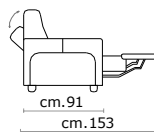

CASTELLO
SOFA
Made in Italy