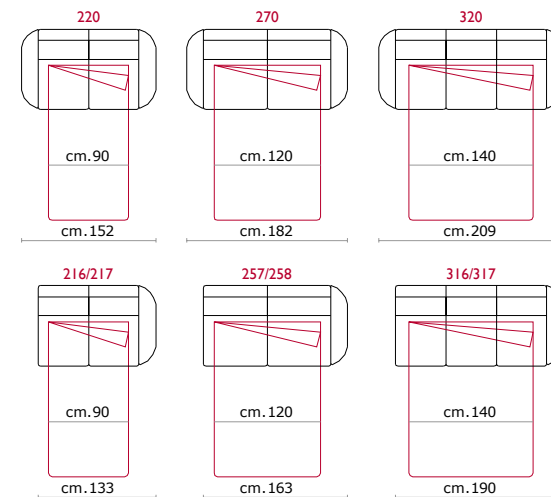

CASTELLO
SOFA
Made in Italy