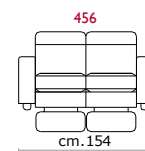

CASTELLO
SOFA
Made in Italy