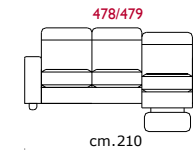

CASTELLO
SOFA
Made in Italy