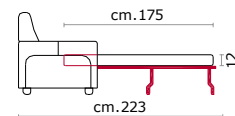

CASTELLO
SOFA
Made in Italy