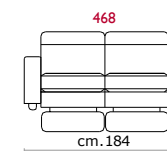

CASTELLO
SOFA
Made in Italy