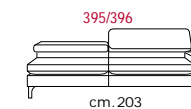

CASTELLO
SOFA
Made in Italy