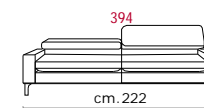

CASTELLO
SOFA
Made in Italy