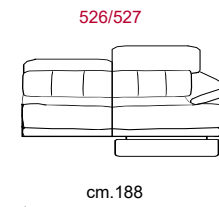

Versioni Recliner Modulari
Modular Recliner Versions

modulo 60

modulo 70

modulo 80

SMILE

CS-406 Product Code

Struttura: Telaio in legno con cinghiatura di sostegno ad elasticità differenziata, rivestito in poliuretano espanso indeformabile.

Imbottiture: Poliuretano indeformabile a doppia densità e ovattato faldato.

Rivestimento: In pelle o in tessuto, non sfoderabile.

Piede: In metallo altezza 12,5 in Titanium Dark

Caratteristiche: Poggiatesta con movimento su tutte le sedute con spalliera.

Structure: Wooden frame fitted with an elasticised webbing suspension, covered with stress resistant undeformable polyurethane foam.

Paddings: Double density polyurethane foam and padding.

Covering: In leather or fabric, not removable.

Feet: In metal 12,5 cm high in Titanium Dark colour.

Features: Headrest with adjustable movement on all versions with back.

COVERING

STANDARD FEATURES

OPTIONAL FEATURES...

CASTELLO
SOFA
Made in Italy