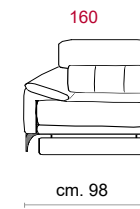

Versioni Recliner Modulari
Modular Recliner Versions

modulo 60

modulo 70

modulo 80

SMILE

CS-406 Product Code

Struttura: Telaio in legno con cinghiatura di sostegno ad elasticità differenziata, rivestito in poliuretano espanso indeformabile.

Imbottiture: Poliuretano indeformabile a doppia densità e ovattato faldato.

Rivestimento: In pelle o in tessuto, non sfoderabile.

Piede: In metallo altezza 12,5 in Titanium Dark

Caratteristiche: Poggiatesta con movimento su tutte le sedute con spalliera.

Structure: Wooden frame fitted with an elasticised webbing suspension, covered with stress resistant undeformable polyurethane foam.

Paddings: Double density polyurethane foam and padding.

Covering: In leather or fabric, not removable.

Feet: In metal 12,5 cm high in Titanium Dark colour.

Features: Headrest with adjustable movement on all versions with back.

COVERING

STANDARD FEATURES

OPTIONAL FEATURES...

CASTELLO
SOFA
Made in Italy