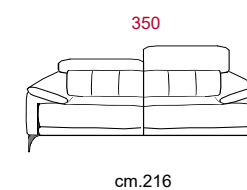

**Rivestimento:** In pelle o in tessuto, non sfoderabile.

**Piede:** In metallo altezza 12,5 in Titanium Dark

**Caratteristiche:** Poggiatesta con movimento su tutte le sedute con spalliera.

**Structure:** Wooden frame fitted with an elasticised webbing suspension, covered with stress resistant undeformable polyurethane foam.

**Paddings:** Double density polyurethane foam and padding.

**Covering:** In leather or fabric, not removable.

**Feet:** In metal 12,5 cm high in Titanium Dark colour.

**Features:** Headrest with adjustable movement on all versions with back.