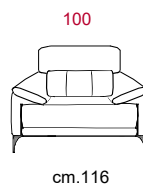

**Rivestimento:** In pelle o in tessuto, non sfoderabile.

**Piede:** In metallo altezza 12,5 in Titanium Dark

**Caratteristiche:** Poggiatesta con movimento su tutte le sedute con spalliera.

**Structure:** Wooden frame fitted with an elasticised webbing suspension, covered with stress resistant undeformable polyurethane foam.

**Paddings:** Double density polyurethane foam and padding.

**Covering:** In leather or fabric, not removable.

**Feet:** In metal 12,5 cm high in Titanium Dark colour.

**Features:** Headrest with adjustable movement on all versions with back.