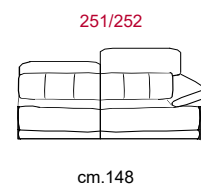

**Rivestimento:** In pelle o in tessuto, non sfoderabile.

**Piede:** In metallo altezza 12,5 in Titanium Dark

**Caratteristiche:** Poggiatesta con movimento su tutte le sedute con spalliera.

**Structure:** Wooden frame fitted with an elasticised webbing suspension, covered with stress resistant undeformable polyurethane foam.

**Paddings:** Double density polyurethane foam and padding.

**Covering:** In leather or fabric, not removable.

**Feet:** In metal 12,5 cm high in Titanium Dark colour.

**Features:** Headrest with adjustable movement on all versions with back.