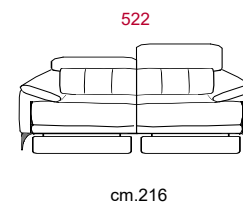

Versioni Recliner Modulari
Modular Recliner Versions

modulo 60

modulo 70

modulo 80

SMILE

CS-406 Product Code

Struttura: Telaio in legno con cinghiatura di sostegno ad elasticità differenziata, rivestito in poliuretano espanso indeformabile.

Imbottiture: Poliuretano indeformabile a doppia densità e ovattato faldato.

Rivestimento: In pelle o in tessuto, non sfoderabile.

Piede: In metallo altezza 12,5 in Titanium Dark

Caratteristiche: Poggiatesta con movimento su tutte le sedute con spalliera.

Structure: Wooden frame fitted with an elasticised webbing suspension, covered with stress resistant undeformable polyurethane foam.

Paddings: Double density polyurethane foam and padding.

Covering: In leather or fabric, not removable.

Feet: In metal 12,5 cm high in Titanium Dark colour.

Features: Headrest with adjustable movement on all versions with back.

COVERING

STANDARD FEATURES

OPTIONAL FEATURES...

CASTELLO
SOFA
Made in Italy