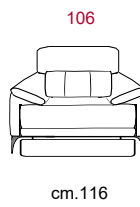

Versioni Recliner Modulari
Modular Recliner Versions

modulo 60

modulo 70

modulo 80

SMILE

CS-406 Product Code

Struttura: Telaio in legno con cinghiatura di sostegno ad elasticità differenziata, rivestito in poliuretano espanso indeformabile.

Imbottiture: Poliuretano indeformabile a doppia densità e ovattato faldato.

Rivestimento: In pelle o in tessuto, non sfoderabile.

Piede: In metallo altezza 12,5 in Titanium Dark

Caratteristiche: Poggiatesta con movimento su tutte le sedute con spalliera.

Structure: Wooden frame fitted with an elasticised webbing suspension, covered with stress resistant undeformable polyurethane foam.

Paddings: Double density polyurethane foam and padding.

Covering: In leather or fabric, not removable.

Feet: In metal 12,5 cm high in Titanium Dark colour.

Features: Headrest with adjustable movement on all versions with back.

COVERING

STANDARD FEATURES

OPTIONAL FEATURES...

CASTELLO
SOFA
Made in Italy