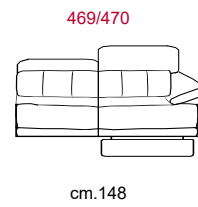

Versioni Recliner Modulari
Modular Recliner Versions

modulo 60

modulo 70

modulo 80

SMILE

CS-406 Product Code

Struttura: Telaio in legno con cinghiatura di sostegno ad elasticità differenziata, rivestito in poliuretano espanso indeformabile.

Imbottiture: Poliuretano indeformabile a doppia densità e ovattato faldato.

Rivestimento: In pelle o in tessuto, non sfoderabile.

Piede: In metallo altezza 12,5 in Titanium Dark

Caratteristiche: Poggiatesta con movimento su tutte le sedute con spalliera.

Structure: Wooden frame fitted with an elasticised webbing suspension, covered with stress resistant undeformable polyurethane foam.

Paddings: Double density polyurethane foam and padding.

Covering: In leather or fabric, not removable.

Feet: In metal 12,5 cm high in Titanium Dark colour.

Features: Headrest with adjustable movement on all versions with back.

COVERING

STANDARD FEATURES

OPTIONAL FEATURES...

CASTELLO
SOFA
Made in Italy