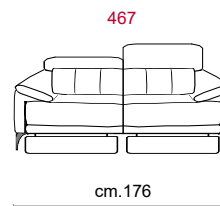

Versioni Recliner Modulari
Modular Recliner Versions

modulo 60

modulo 70

modulo 80

SMILE

CS-406 Product Code

Struttura: Telaio in legno con cinghiatura di sostegno ad elasticità differenziata, rivestito in poliuretano espanso indeformabile.

Imbottiture: Poliuretano indeformabile a doppia densità e ovattato faldato.

Rivestimento: In pelle o in tessuto, non sfoderabile.

Piede: In metallo altezza 12,5 in Titanium Dark

Caratteristiche: Poggiatesta con movimento su tutte le sedute con spalliera.

Structure: Wooden frame fitted with an elasticised webbing suspension, covered with stress resistant undeformable polyurethane foam.

Paddings: Double density polyurethane foam and padding.

Covering: In leather or fabric, not removable.

Feet: In metal 12,5 cm high in Titanium Dark colour.

Features: Headrest with adjustable movement on all versions with back.

COVERING

STANDARD FEATURES

OPTIONAL FEATURES...

CASTELLO
SOFA
Made in Italy