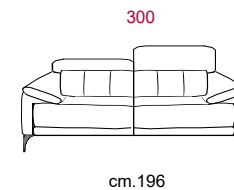

**Rivestimento:** In pelle o in tessuto, non sfoderabile.

**Piede:** In metallo altezza 12,5 in Titanium Dark

**Caratteristiche:** Poggiatesta con movimento su tutte le sedute con spalliera.

**Structure:** Wooden frame fitted with an elasticised webbing suspension, covered with stress resistant undeformable polyurethane foam.

**Paddings:** Double density polyurethane foam and padding.

**Covering:** In leather or fabric, not removable.

**Feet:** In metal 12,5 cm high in Titanium Dark colour.

**Features:** Headrest with adjustable movement on all versions with back.