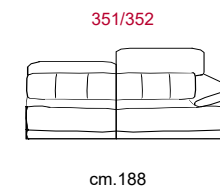

**Rivestimento:** In pelle o in tessuto, non sfoderabile.

**Piede:** In metallo altezza 12,5 in Titanium Dark

**Caratteristiche:** Poggiatesta con movimento su tutte le sedute con spalliera.

**Structure:** Wooden frame fitted with an elasticised webbing suspension, covered with stress resistant undeformable polyurethane foam.

**Paddings:** Double density polyurethane foam and padding.

**Covering:** In leather or fabric, not removable.

**Feet:** In metal 12,5 cm high in Titanium Dark colour.

**Features:** Headrest with adjustable movement on all versions with back.