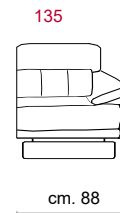

Versioni Recliner Modulari
Modular Recliner Versions

modulo 60

modulo 70

modulo 80

SMILE

CS-406 Product Code

Struttura: Telaio in legno con cinghiatura di sostegno ad elasticità differenziata, rivestito in poliuretano espanso indeformabile.

Imbottiture: Poliuretano indeformabile a doppia densità e ovattato faldato.

Rivestimento: In pelle o in tessuto, non sfoderabile.

Piede: In metallo altezza 12,5 in Titanium Dark

Caratteristiche: Poggiatesta con movimento su tutte le sedute con spalliera.

Structure: Wooden frame fitted with an elasticised webbing suspension, covered with stress resistant undeformable polyurethane foam.

Paddings: Double density polyurethane foam and padding.

Covering: In leather or fabric, not removable.

Feet: In metal 12,5 cm high in Titanium Dark colour.

Features: Headrest with adjustable movement on all versions with back.

COVERING

STANDARD FEATURES

OPTIONAL FEATURES...

CASTELLO
SOFA
Made in Italy