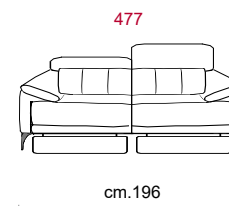

Versioni Recliner Modulari
Modular Recliner Versions

modulo 60

modulo 70

modulo 80

SMILE

CS-406 Product Code

Struttura: Telaio in legno con cinghiatura di sostegno ad elasticità differenziata, rivestito in poliuretano espanso indeformabile.

Imbottiture: Poliuretano indeformabile a doppia densità e ovattato faldato.

Rivestimento: In pelle o in tessuto, non sfoderabile.

Piede: In metallo altezza 12,5 in Titanium Dark

Caratteristiche: Poggiatesta con movimento su tutte le sedute con spalliera.

Structure: Wooden frame fitted with an elasticised webbing suspension, covered with stress resistant undeformable polyurethane foam.

Paddings: Double density polyurethane foam and padding.

Covering: In leather or fabric, not removable.

Feet: In metal 12,5 cm high in Titanium Dark colour.

Features: Headrest with adjustable movement on all versions with back.

COVERING

STANDARD FEATURES

OPTIONAL FEATURES...

CASTELLO
SOFA
Made in Italy