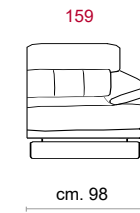

Versioni Recliner Modulari
Modular Recliner Versions

modulo 60

modulo 70

modulo 80

SMILE

CS-406 Product Code

Struttura: Telaio in legno con cinghiatura di sostegno ad elasticità differenziata, rivestito in poliuretano espanso indeformabile.

Imbottiture: Poliuretano indeformabile a doppia densità e ovattato faldato.

Rivestimento: In pelle o in tessuto, non sfoderabile.

Piede: In metallo altezza 12,5 in Titanium Dark

Caratteristiche: Poggiatesta con movimento su tutte le sedute con spalliera.

Structure: Wooden frame fitted with an elasticised webbing suspension, covered with stress resistant undeformable polyurethane foam.

Paddings: Double density polyurethane foam and padding.

Covering: In leather or fabric, not removable.

Feet: In metal 12,5 cm high in Titanium Dark colour.

Features: Headrest with adjustable movement on all versions with back.

COVERING

STANDARD FEATURES

OPTIONAL FEATURES...

CASTELLO
SOFA
Made in Italy