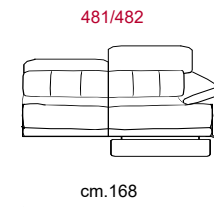

Versioni Recliner Modulari
Modular Recliner Versions

modulo 60

modulo 70

modulo 80

SMILE

CS-406 Product Code

Struttura: Telaio in legno con cinghiatura di sostegno ad elasticità differenziata, rivestito in poliuretano espanso indeformabile.

Imbottiture: Poliuretano indeformabile a doppia densità e ovattato faldato.

Rivestimento: In pelle o in tessuto, non sfoderabile.

Piede: In metallo altezza 12,5 in Titanium Dark

Caratteristiche: Poggiatesta con movimento su tutte le sedute con spalliera.

Structure: Wooden frame fitted with an elasticised webbing suspension, covered with stress resistant undeformable polyurethane foam.

Paddings: Double density polyurethane foam and padding.

Covering: In leather or fabric, not removable.

Feet: In metal 12,5 cm high in Titanium Dark colour.

Features: Headrest with adjustable movement on all versions with back.

COVERING

STANDARD FEATURES

OPTIONAL FEATURES...

CASTELLO
SOFA
Made in Italy