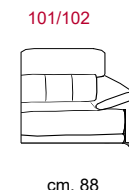

**Rivestimento:** In pelle o in tessuto, non sfoderabile.

**Piede:** In metallo altezza 12,5 in Titanium Dark

**Caratteristiche:** Poggiatesta con movimento su tutte le sedute con spalliera.

**Structure:** Wooden frame fitted with an elasticised webbing suspension, covered with stress resistant undeformable polyurethane foam.

**Paddings:** Double density polyurethane foam and padding.

**Covering:** In leather or fabric, not removable.

**Feet:** In metal 12,5 cm high in Titanium Dark colour.

**Features:** Headrest with adjustable movement on all versions with back.