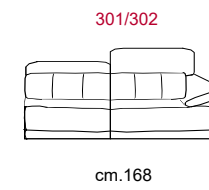

**Rivestimento:** In pelle o in tessuto, non sfoderabile.

**Piede:** In metallo altezza 12,5 in Titanium Dark

**Caratteristiche:** Poggiatesta con movimento su tutte le sedute con spalliera.

**Structure:** Wooden frame fitted with an elasticised webbing suspension, covered with stress resistant undeformable polyurethane foam.

**Paddings:** Double density polyurethane foam and padding.

**Covering:** In leather or fabric, not removable.

**Feet:** In metal 12,5 cm high in Titanium Dark colour.

**Features:** Headrest with adjustable movement on all versions with back.