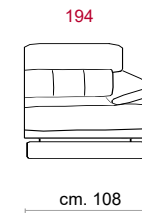

Versioni Recliner Modulari
Modular Recliner Versions

modulo 60

modulo 70

modulo 80

SMILE

CS-406 Product Code

Struttura: Telaio in legno con cinghiatura di sostegno ad elasticità differenziata, rivestito in poliuretano espanso indeformabile.

Imbottiture: Poliuretano indeformabile a doppia densità e ovattato faldato.

Rivestimento: In pelle o in tessuto, non sfoderabile.

Piede: In metallo altezza 12,5 in Titanium Dark

Caratteristiche: Poggiatesta con movimento su tutte le sedute con spalliera.

Structure: Wooden frame fitted with an elasticised webbing suspension, covered with stress resistant undeformable polyurethane foam.

Paddings: Double density polyurethane foam and padding.

Covering: In leather or fabric, not removable.

Feet: In metal 12,5 cm high in Titanium Dark colour.

Features: Headrest with adjustable movement on all versions with back.

COVERING

STANDARD FEATURES

OPTIONAL FEATURES...

CASTELLO
SOFA
Made in Italy