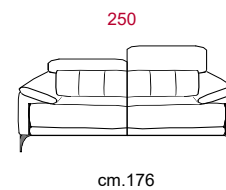

**Rivestimento:** In pelle o in tessuto, non sfoderabile.

**Piede:** In metallo altezza 12,5 in Titanium Dark

**Caratteristiche:** Poggiatesta con movimento su tutte le sedute con spalliera.

**Structure:** Wooden frame fitted with an elasticised webbing suspension, covered with stress resistant undeformable polyurethane foam.

**Paddings:** Double density polyurethane foam and padding.

**Covering:** In leather or fabric, not removable.

**Feet:** In metal 12,5 cm high in Titanium Dark colour.

**Features:** Headrest with adjustable movement on all versions with back.