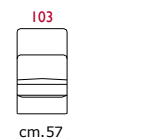

modulo 57

Altre versioni componibili / Other sectional versions