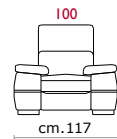

Feet model Tebe-648: In plastic 4,5 cm high.

Feet model Tebe-649: In solid wood 4,5 cm high. In different finishes.

COVERING

LEATHER

FABRIC

STANDARD FEATURES

DUAL DENSITY
CUSHIONS

RECLINING HEADREST
ON ALL SEATS

OPTIONAL FEATURES...

MF MEMORY FOAM

RECLINER

PUNTO SELLA
STITCHING

CASTELLO
SOFA
Made in Italy

modulo 57

Versione fissa e componibile / Fixed and sectional version

modulo 72