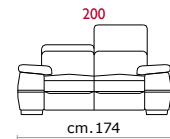

modulo 57

Versione fissa e componibile / Fixed and sectional version