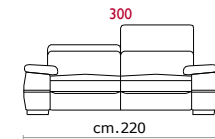

TEBE 648

modulo 80