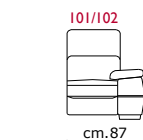

modulo 57

Altre versioni componibili / Other sectional versions