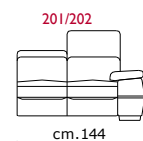

modulo 57

Altre versioni componibili / Other sectional versions