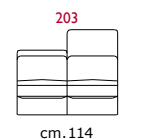

modulo 57

Altre versioni componibili / Other sectional versions