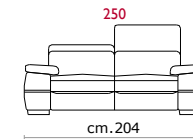

TEBE

CS648 Product Code

Struttura: Telaio in legno con cinghiatura di sostegno ad elasticità differenziata, rivestito in poliuretano espanso indeformabile.

Imbottiture: Poliuretano indeformabile a doppia densità e ovattato faldato.

Rivestimento: In pelle, o in tessuto non sfoderabile.

Piede modello Tebe-648: In plastica altezza 4,5 cm.

Piede modello Tebe-649: In legno massello altezza 4,5 cm. in diverse finiture di colore.

Structure: Wooden frame fitted with an elasticised webbing suspension, covered with stress resistant undeformable polyurethane foam.

Paddings: Double density polyurethane foam and padding.

Covering: In leather or fabric, not removable.

Feet model Tebe-648: In plastic 4,5 cm high.

Feet model Tebe-649: In solid wood 4,5 cm high. In different finishes.

COVERING

LEATHER

FABRIC

STANDARD FEATURES

DUAL DENSITY
CUSHIONS

RECLINING HEADREST
ON ALL SEATS

OPTIONAL FEATURES...

MF MEMORY FOAM

RECLINER

PUNTO SELLA
STITCHING

CASTELLO
SOFA
Made in Italy

modulo 57

Versione fissa e componibile / Fixed and sectional version

modulo 72

modulo 80

modulo 57

Altre versioni componibili / Other sectional versions

modulo 72

modulo 80