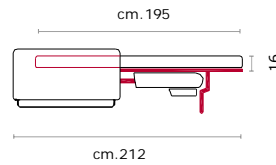

CASTELLO
SOFA
Made in Italy