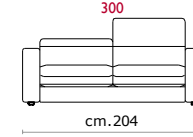

FERRARA 443