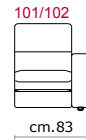

FERRARA 443