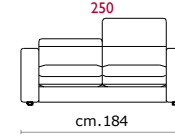

FERRARA 443