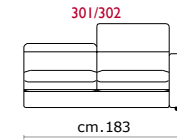

FERRARA 443