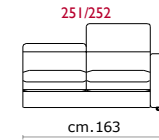

FERRARA 443