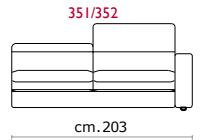

FERRARA 443