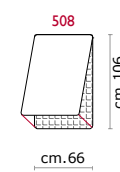

FERRARA 443