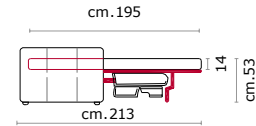

FERRARA 443