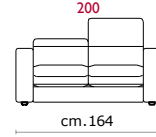

FERRARA 443