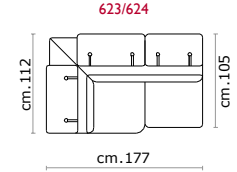

FERRARA 443