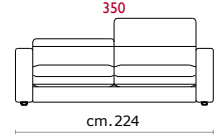

FERRARA 443