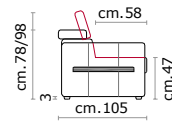

FERRARA 443