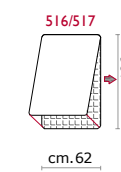

FERRARA 443