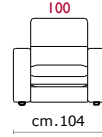

FERRARA 443