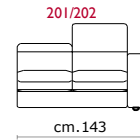

FERRARA 443