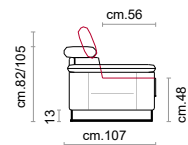

LISBONA

CS-382 Product Code

Struttura: Telaio in legno con cinghiatura di sostegno ad elasticità differenziata, rivestito in poliuretano espanso indeformabile.

Imbottiture: Poliuretano indeformabile a doppia densità e ovattato faldato.

Rivestimento: In pelle o in tessuto, non sfoderabile.

Piede: In metallo altezza 13 cm colore Titanium Dark.

Caratteristiche letto: Meccanismo con apertura sincronizzata mediante ribaltamento della spalliera. Piano letto ortopedico con rete elettrosaldata e cinghie elastiche sulla seduta. Materasso in poliuretano altezza 14 cm, misura utile per dormire 195 cm. Larghezza variabile a seconda della versione. Durante il ribaltamento, cuscini di seduta e schienale agganciati alla rete letto.

Caratteristiche: Poggiatesta con movimento su tutte le sedute con spalliera

Structure: Wooden frame fitted with an elasticised webbing suspension, covered with stress resistant undeformable polyurethane foam.

Paddings: Double density polyurethane foam and padding.

Covering: In leather or fabric, not removable.

Feet: In metal 13 cm high Titanium Dark color.

Bed features: Mechanism featuring synchronized tipping back opening. Electro-welded mesh orthopaedic bed with elastic balle on the seat. Mattress in polyurethane 14 cm. high. Sleeping dimensions 195 cm. Seat and back cushions attached to the bed mechanism during the opening, which can change according to the version.

Features: Headrest with adjustable movement on all versions with back.

COVERING

LEATHER

FABRIC

STANDARD FEATURES

RECLINING HEADREST
ON ALL SEATS

OPTIONAL FEATURES...

BED VERSION

ELECTRIC
RECLINER

modulo 71

250

modulo 81

300

modulo 91

350

251/252

301/302

351/352

101/102

151/152

191/192

103

155

193

502

516/517

270

320

371

257/258

316/317