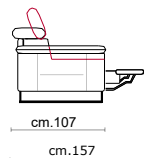

LISBONA

CS-382 Product Code

Struttura: Telaio in legno con cinghiatura di sostegno ad elasticità differenziata, rivestito in poliuretano espanso indeformabile.

Imbottiture: Poliuretano indeformabile a doppia densità e ovattato faldato.

Rivestimento: In pelle o in tessuto, non sfoderabile.

Piede: In metallo altezza 13 cm colore Titanium Dark.

Caratteristiche letto: Meccanismo con apertura sincronizzata mediante ribaltamento della spalliera. Piano letto ortopedico con rete elettrosaldata e cinghie elastiche sulla seduta. Materasso in poliuretano altezza 14 cm, misura utile per dormire 195 cm. Larghezza variabile a seconda della versione. Durante il ribaltamento, cuscini di seduta e schienale agganciati alla rete letto.

Caratteristiche: Poggiatesta con movimento su tutte le sedute con spalliera

Structure: Wooden frame fitted with an elasticised webbing suspension, covered with stress resistant undeformable polyurethane foam.

Paddings: Double density polyurethane foam and padding.

Covering: In leather or fabric, not removable.

Feet: In metal 13 cm high Titanium Dark color.

Bed features: Mechanism featuring synchronized tipping back opening. Electro-welded mesh orthopaedic bed with elastic belle on the seat. Mattress in polyurethane 14 cm. high. Sleeping dimensions 195 cm. Seat and back cushions attached to the bed mechanism during the opening, which can change according to the version.

Features: Headrest with adjustable movement on all versions with back.

COVERING

LEATHER

FABRIC

STANDARD FEATURES

RECLINING HEADREST
ON ALL SEATS

OPTIONAL FEATURES...

BED VERSION

ELECTRIC
RECLINER

modulo 71

467

cm.186

135

cm.93

136

cm.93

138

cm.71

modulo 81

477

cm.206

159

cm.103

160

cm.103

183

cm.81

modulo 91

522

cm.226

194

cm.113

195