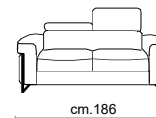

modulo 71

250