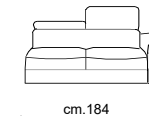

Paddings: Double density polyurethane foam and padding.

Covering: In leather or fabric, not removable.

Feet: In metal 13 cm high Titanium Dark color.

Bed features: Mechanism featuring synchronized tipping back opening. Electro-welded mesh orthopaedic bed with elastic balle on the seat. Mattress in polyurethane 14 cm. high. Sleeping dimensions 195 cm. Seat and back cushions attached to the bed mechanism during the opening, which can change according to the version.

301/302

351/352

101/102

151/152

191/192

103

155

193