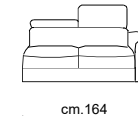

Paddings: Double density polyurethane foam and padding.

Covering: In leather or fabric, not removable.

Feet: In metal 13 cm high Titanium Dark color.

Bed features: Mechanism featuring synchronized tipping back opening. Electro-welded mesh orthopaedic bed with elastic balle on the seat. Mattress in polyurethane 14 cm. high. Sleeping dimensions 195 cm. Seat and back cushions attached to the bed mechanism during the opening, which can change according to the version.

301/302

351/352

101/102

151/152

191/192

103

155

193