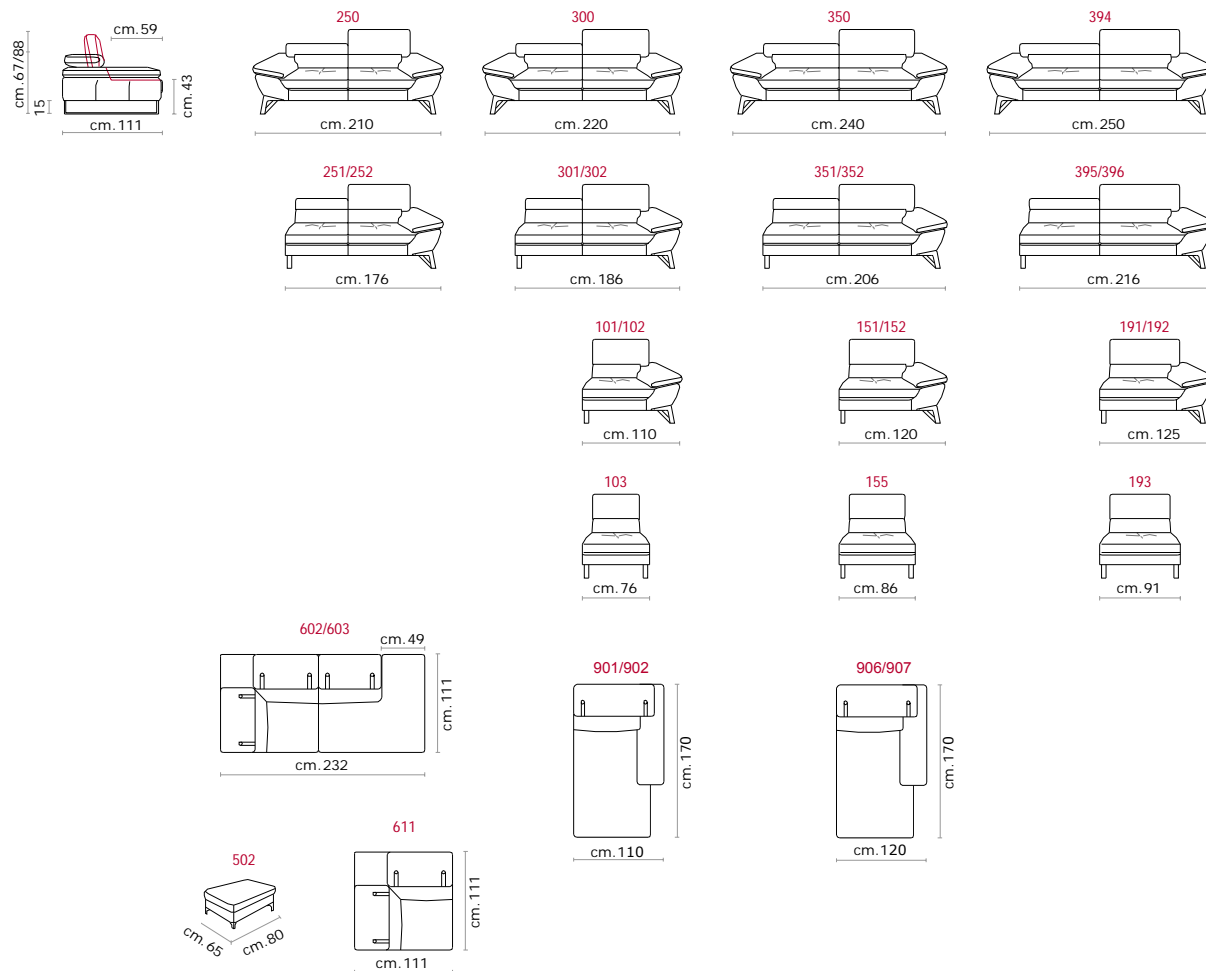

COVERING

STANDARD FEATURES

OPTIONAL FEATURES...

CASTELLO
SOFA
Made in Italy