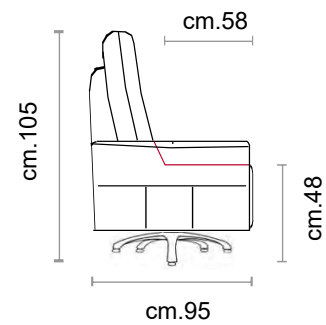

PRAGA

CS-220 Product Code

Struttura: Telaio in legno e metallo con cinghiatura di sostegno ad elasticità differenziata, rivestito in poliuretano espanso indeformabile.

Imbottiture: Poliuretano indeformabile a doppia densità e ovattato faldato.

Rivestimento: In pelle, o in tessuto non sfoderabile.

Piede: BASE "A" STANDARD, in metallo colore nero

Caratteristiche: Recliner manuale o elettrico

Optional: BASE "B" in metallo

Structure: Wooden frame fitted and metal with and elasticised webbing suspension, covered with stress resistant undeformable polyurethane foam.

Paddings: Double density polyurethane foam and padding.

Covering: In leather, or in fabric not removable.

Feet: BASE "A" STANDARD in metal black colour.

Features: manual recliner or electric

Optional: BASE "B" in metal

Rivestimento /
Covering

PELLE
LEATHER

TESSUTO
FABRIC

Caratteristiche Standard
Standard Features

RECLINER MANUALE
MANUAL RECLINER

RECLINER ELETTRICO
ELECTRIC RECLINER

Caratteristiche Optional
Optional Features

BASE "B"

BASE "A"

MANUALE
MANUAL

130

ELETTRICO
ELECTRIC

106

BASE "B"

130

106

BASE "A"

STANDARD

BASE "B"

OPTIONAL