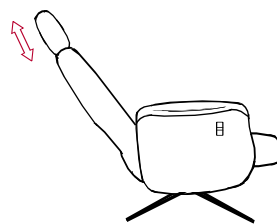

CASTELLO

SOFA

Made in Italy

LIPARI

CS -221 Product Code

Struttura: Poltrona relax dotata di meccanismo metallico reclinabile manualmente che consente il movimento dello schienale mediante leva posta lateralmente sul bracciolo.

Structure: Recliner chair equipped with a manually reclinable metal mechanism that allows the backrest to be adjusted by a lever handle positioned on the seat side.

Paddings: polyurethane foam and padding.

Covering: In leather or fabric not removable.

Feet: Base in metal black colour finish.

Features:

- The model comes with a footrest stool available in the same cover of the recliner chair.
- Forward tilting headrest.
- Height-adjustable headrest.

**RIVESTIMENTO
COVERING**

PELLE / LEATHER

TESSUTO / FABRIC

130

cm.78

cm. 106 / 112

cm.47

LIPARI