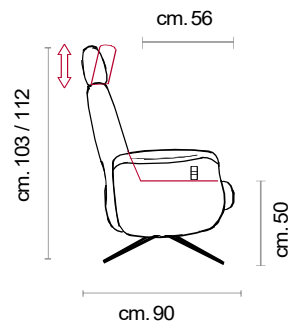

Covering: In leather or fabric not removable.

Feet: Base in metal black colour finish.

Features:

- The model comes with a footrest stool available in the same cover of the recliner chair.
- Forward tilting headrest.
- Height-adjustable headrest.

**RIVESTIMENTO
COVERING**

PELLE / LEATHER

TESSUTO / FABRIC

130

cm.78

cm. 106 / 112

cm.47

LIPARI