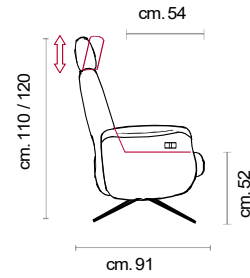

CASTELLO
SOFA
Made in Italy
BORA

CS -224 Product Code

Struttura: Poltrona relax dotata di meccanismo metallico motorizzato elettricamente che consente il movimento sincrono del poggia gambe e schienale mediante pulsantiera posta lateralmente alla fiancata dotata di porta USB.

Imbottiture: Poliuretano indeformabile e ovattato faldato.

Rivestimento: In pelle o tessuto non sfoderabile.

Piede: Base in metallo nella finitura di colore nero.

Optional: Kit batteria ricaricabile.

Caratteristiche:

- Poggiatesta inclinabile in avanti.
- Poggiatesta sollevabile in altezza.

Structure: Recliner chair equipped with electric recliner metal mechanism that allows the legrest and the backrest to be adjusted in synchrony through a button panel, positioned on the sides, equipped with a USB port.

Paddings: polyurethane foam and padding.

Covering: In leather or fabric not removable.

Feet: Base in metal with black finish.

Optional: rechargeable battery kit.

Features:

- Forward tilting headrest.
- Height-adjustable headrest.

BORA

**RIVESTIMENTO
COVERING**