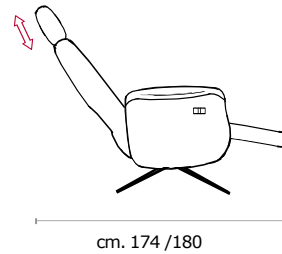

**Caratteristiche:**

- Poggiatesta inclinabile in avanti.
- Poggiatesta sollevabile in altezza.

**Structure:** Recliner chair equipped with electric recliner metal mechanism that allows the legrest and the backrest to be adjusted in synchrony through a button panel, positioned on the sides, equipped with a USB port.

**Paddings:** polyurethane foam and padding.

**Covering:** In leather or fabric not removable.

**Feet:** Base in metal with black finish.

**Optional:** rechargeable battery kit.

**Features:**

- Forward tilting headrest.
- Height-adjustable headrest.