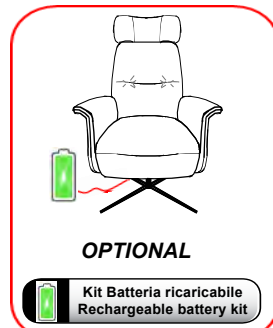

**Caratteristiche:**

- Poggiatesta inclinabile in avanti.
- Poggiatesta sollevabile in altezza.

**Structure:** Recliner chair equipped with electric recliner metal mechanism that allows the legrest and the backrest to be adjusted in synchrony through a button panel, positioned on the sides, equipped with a USB port.

**Paddings:** polyurethane foam and padding.

**Covering:** In leather or fabric not removable.

**Feet:** Base in metal with black finish.

**Optional:** rechargeable battery kit.

**Features:**

- Forward tilting headrest.
- Height-adjustable headrest.